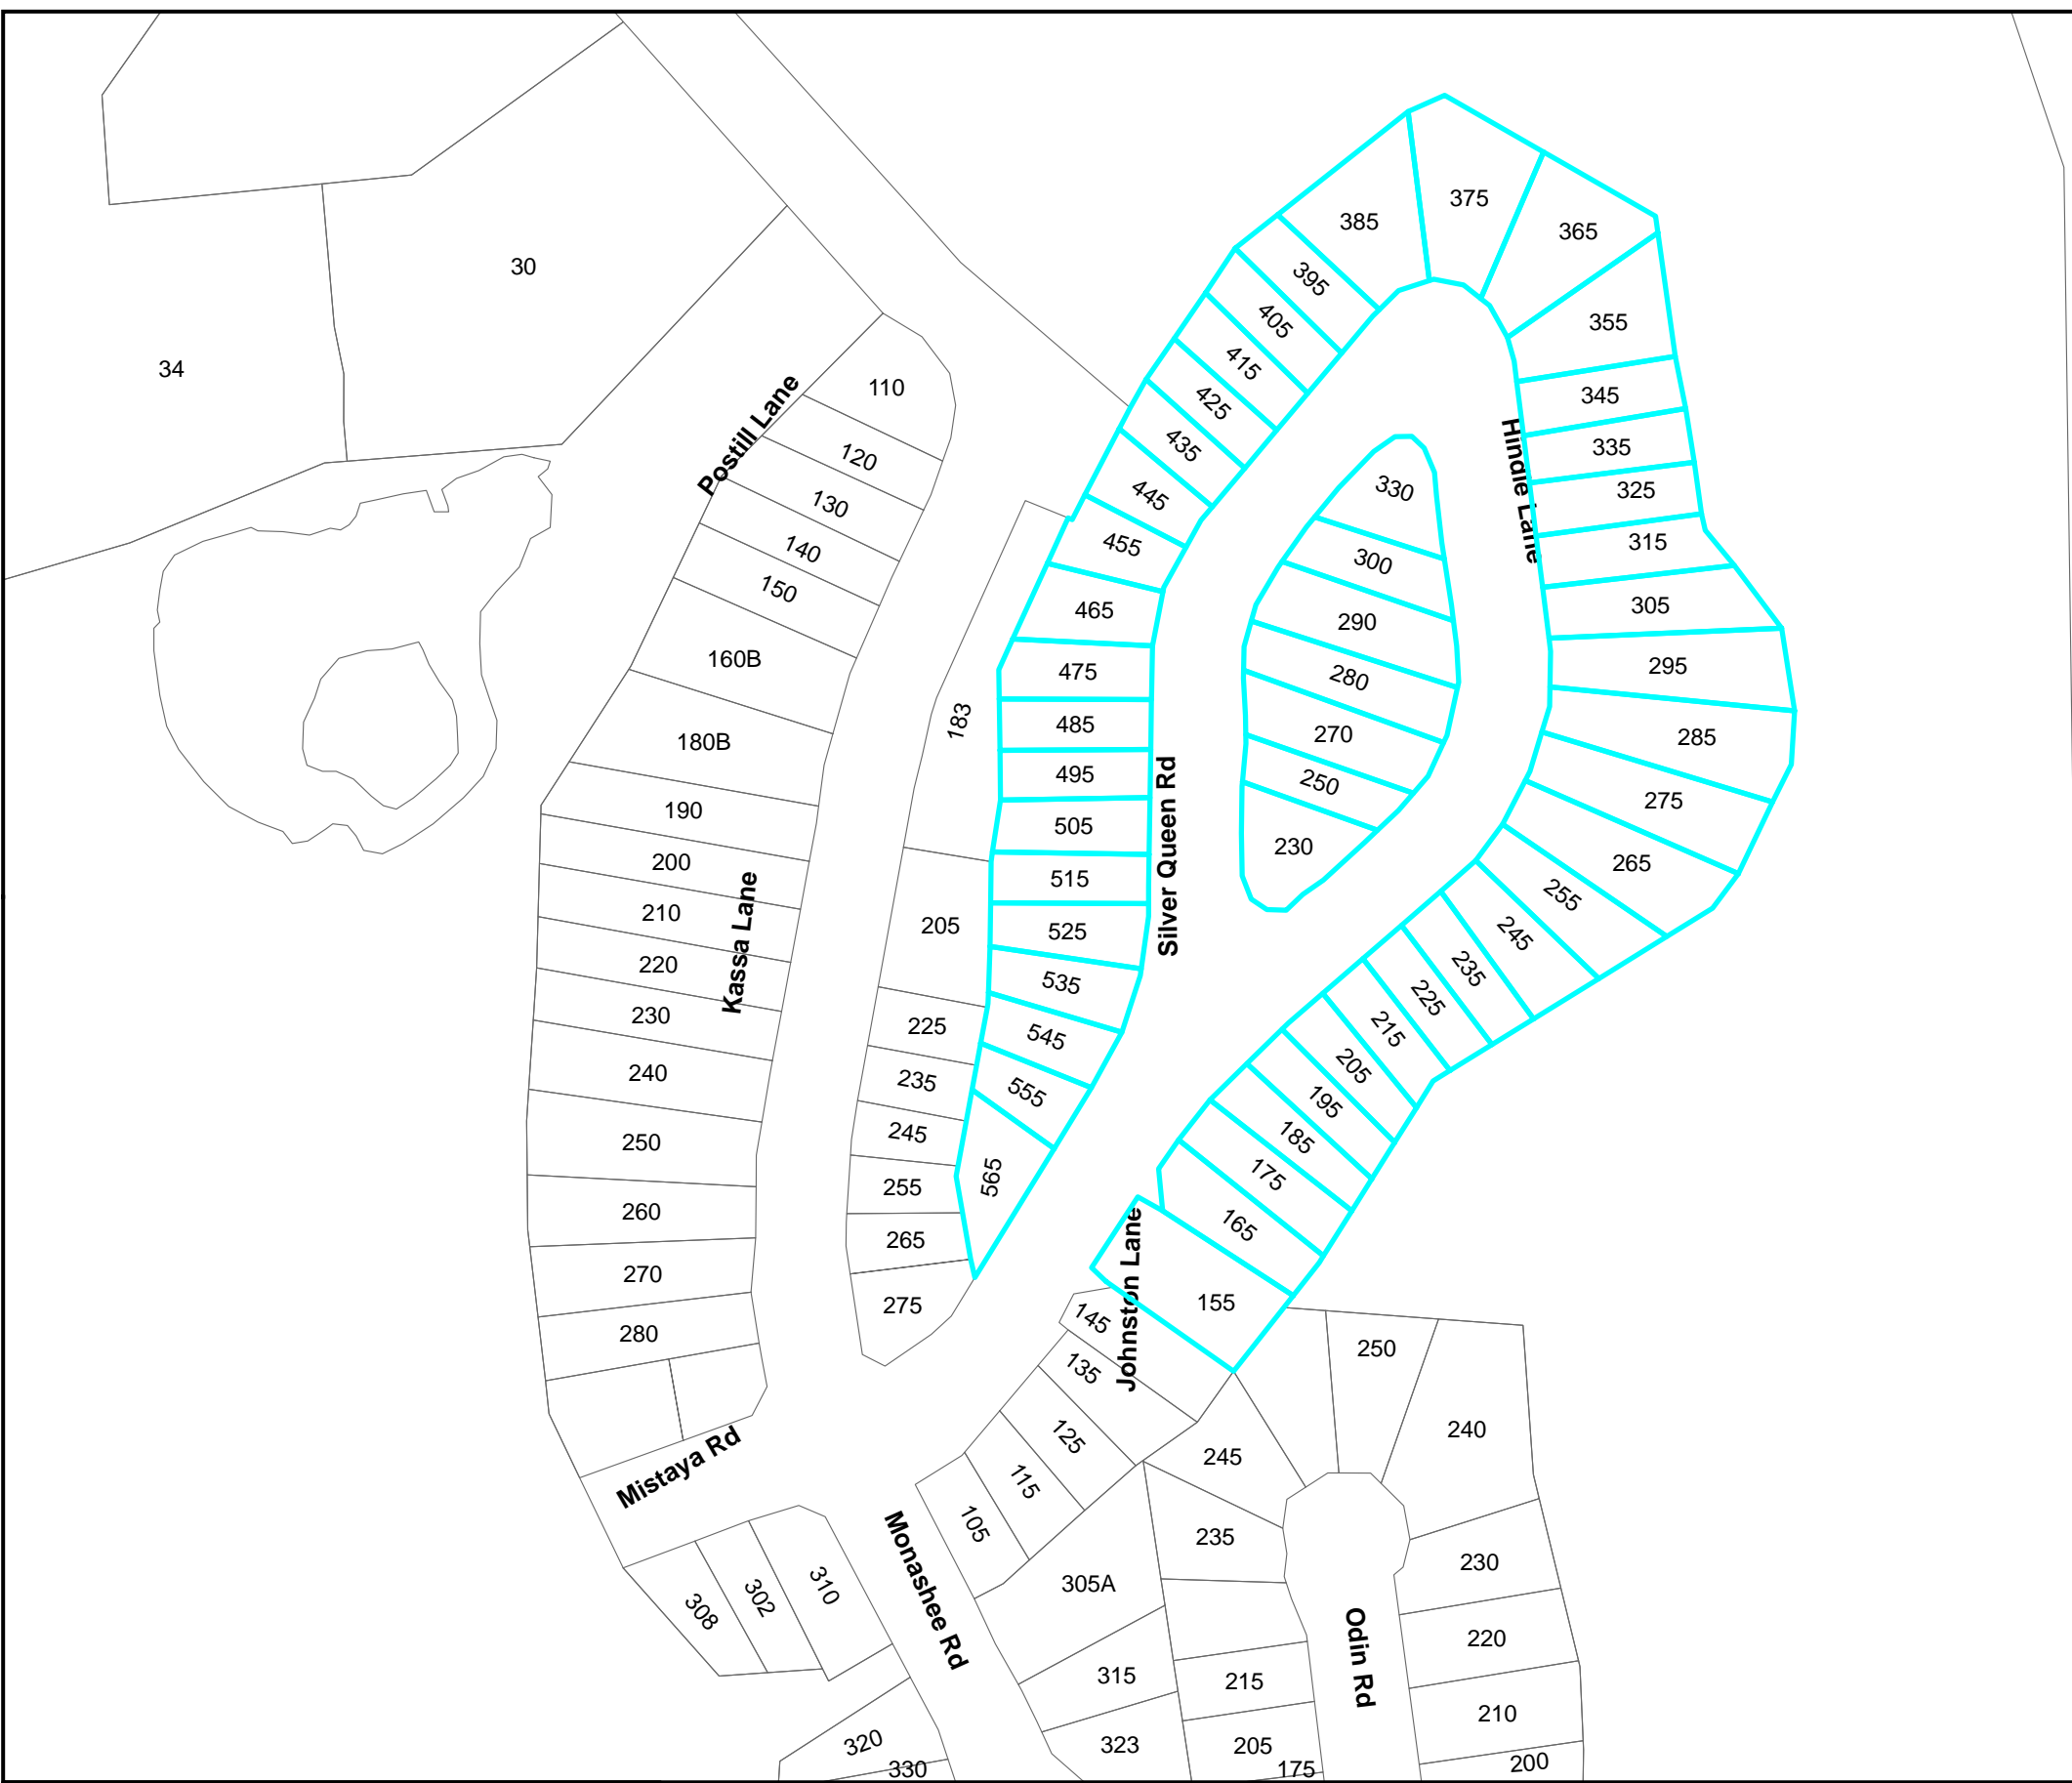

Legend

- Roads
- Parcels

This map was compiled by RDNO, using data believed to be accurate; however, a margin of error is inherent in all maps. This product is distributed without warranties of any kind, either express or implied, including but not limited to warranties of sustainability or particular purpose or use.

Affected Properties - Water Outage

Plot Date: Aug 01, 2018

Scale: 1:2,000

Plot Size: 17" x 11"