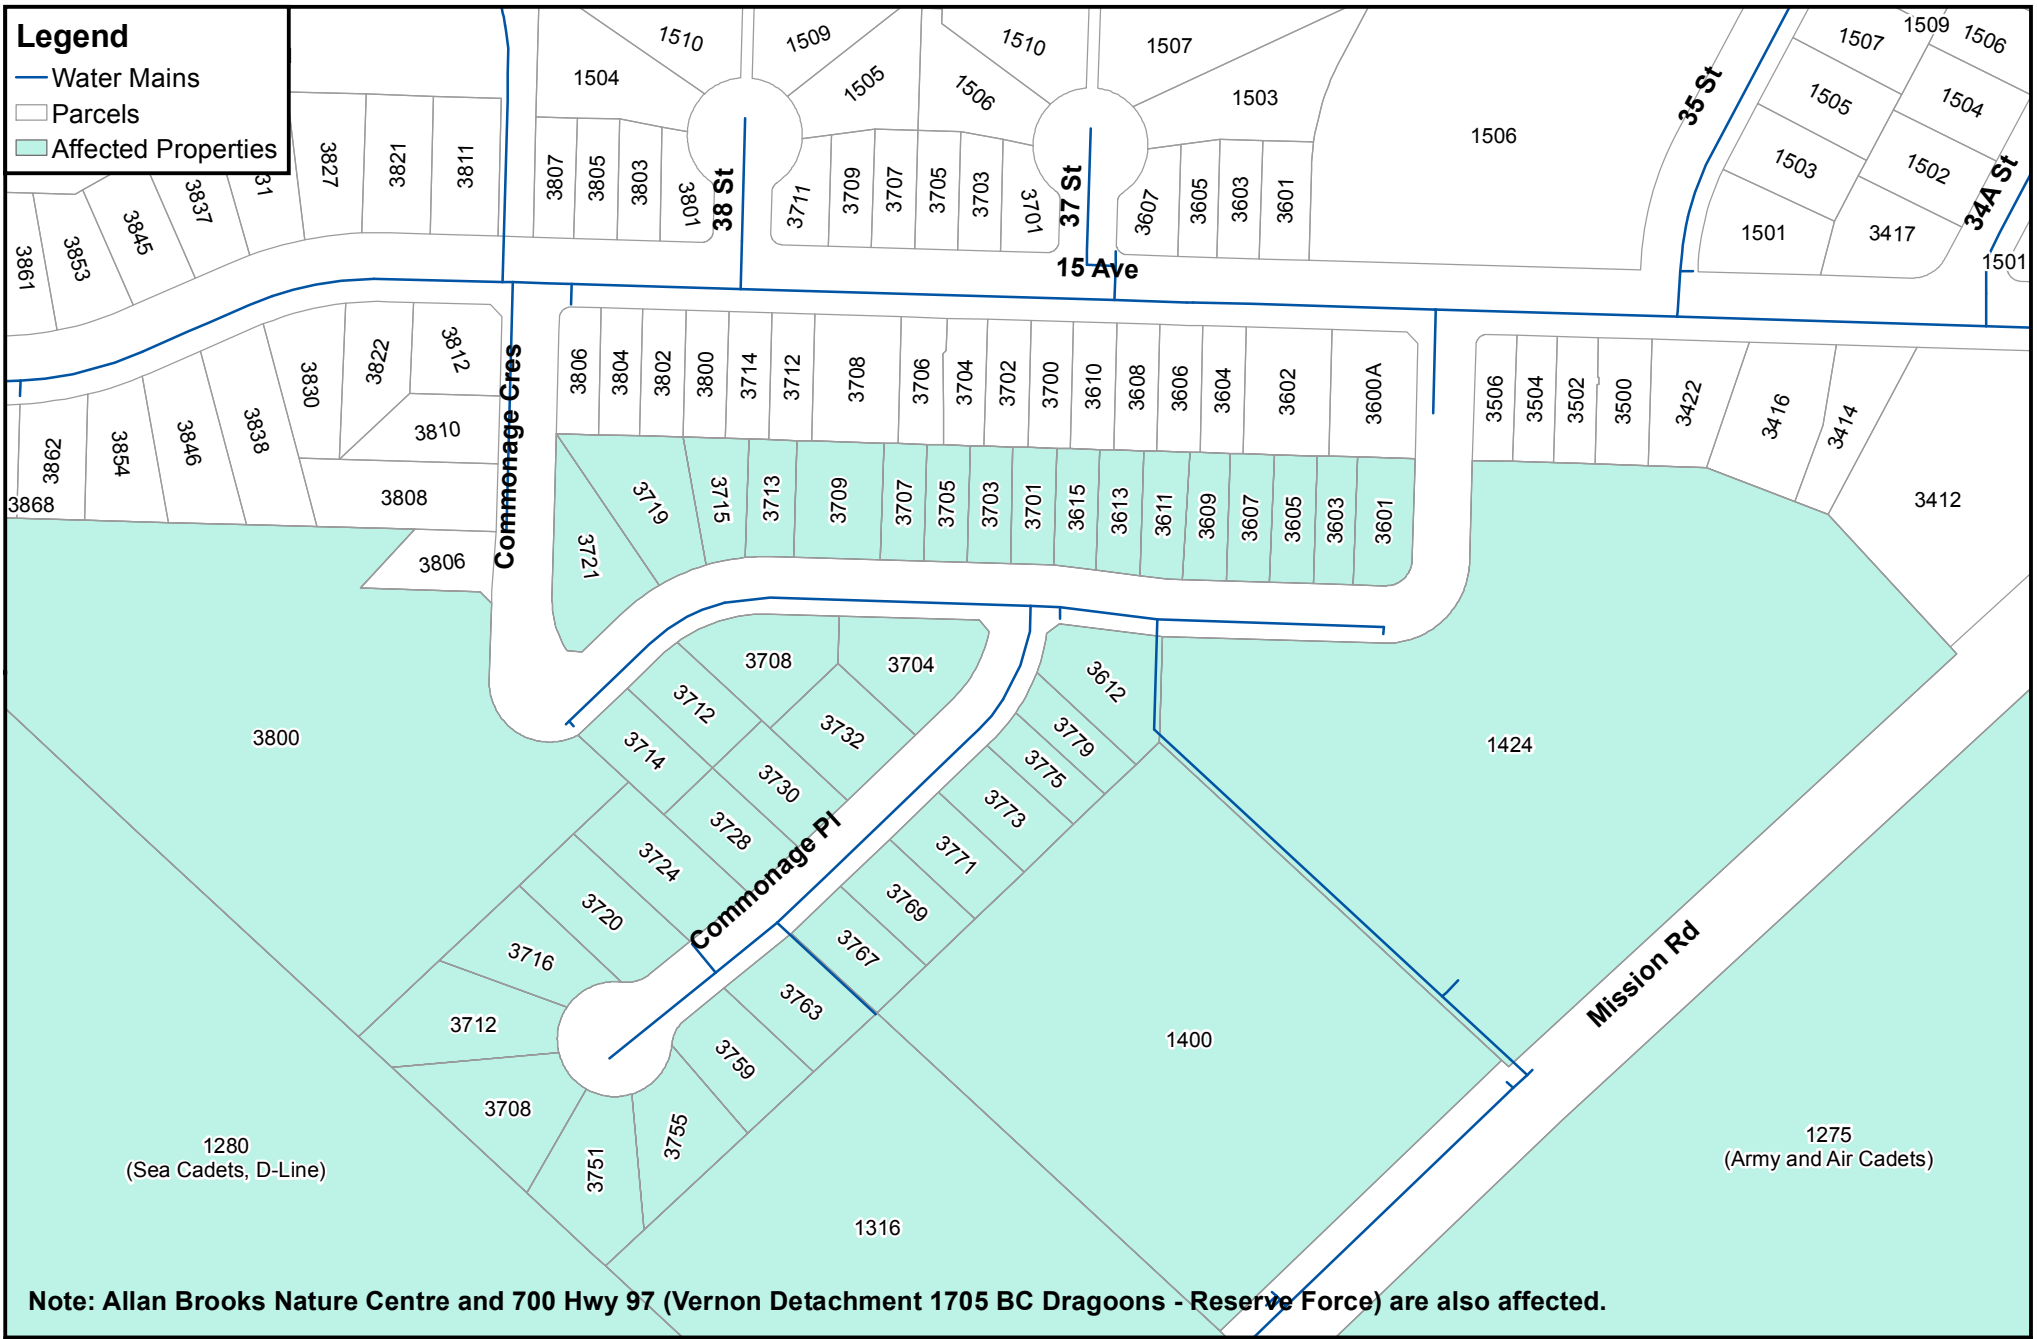

- Legend**
- Water Mains
  - Parcels
  - Affected Properties

**Note: Allan Brooks Nature Centre and 700 Hwy 97 (Vernon Detachment 1705 BC Dragoons - Reserve Force) are also affected.**

This map was compiled by RDNO, using data believed to be accurate; however, a margin of error is inherent in all maps. This product is distributed without warranties of any kind, either express or implied, including but not limited to warranties of sustainability or particular purpose or use.

# Affected Properties

Plot Date: Dec 21, 2018

Scale: 1:2,000

Meters