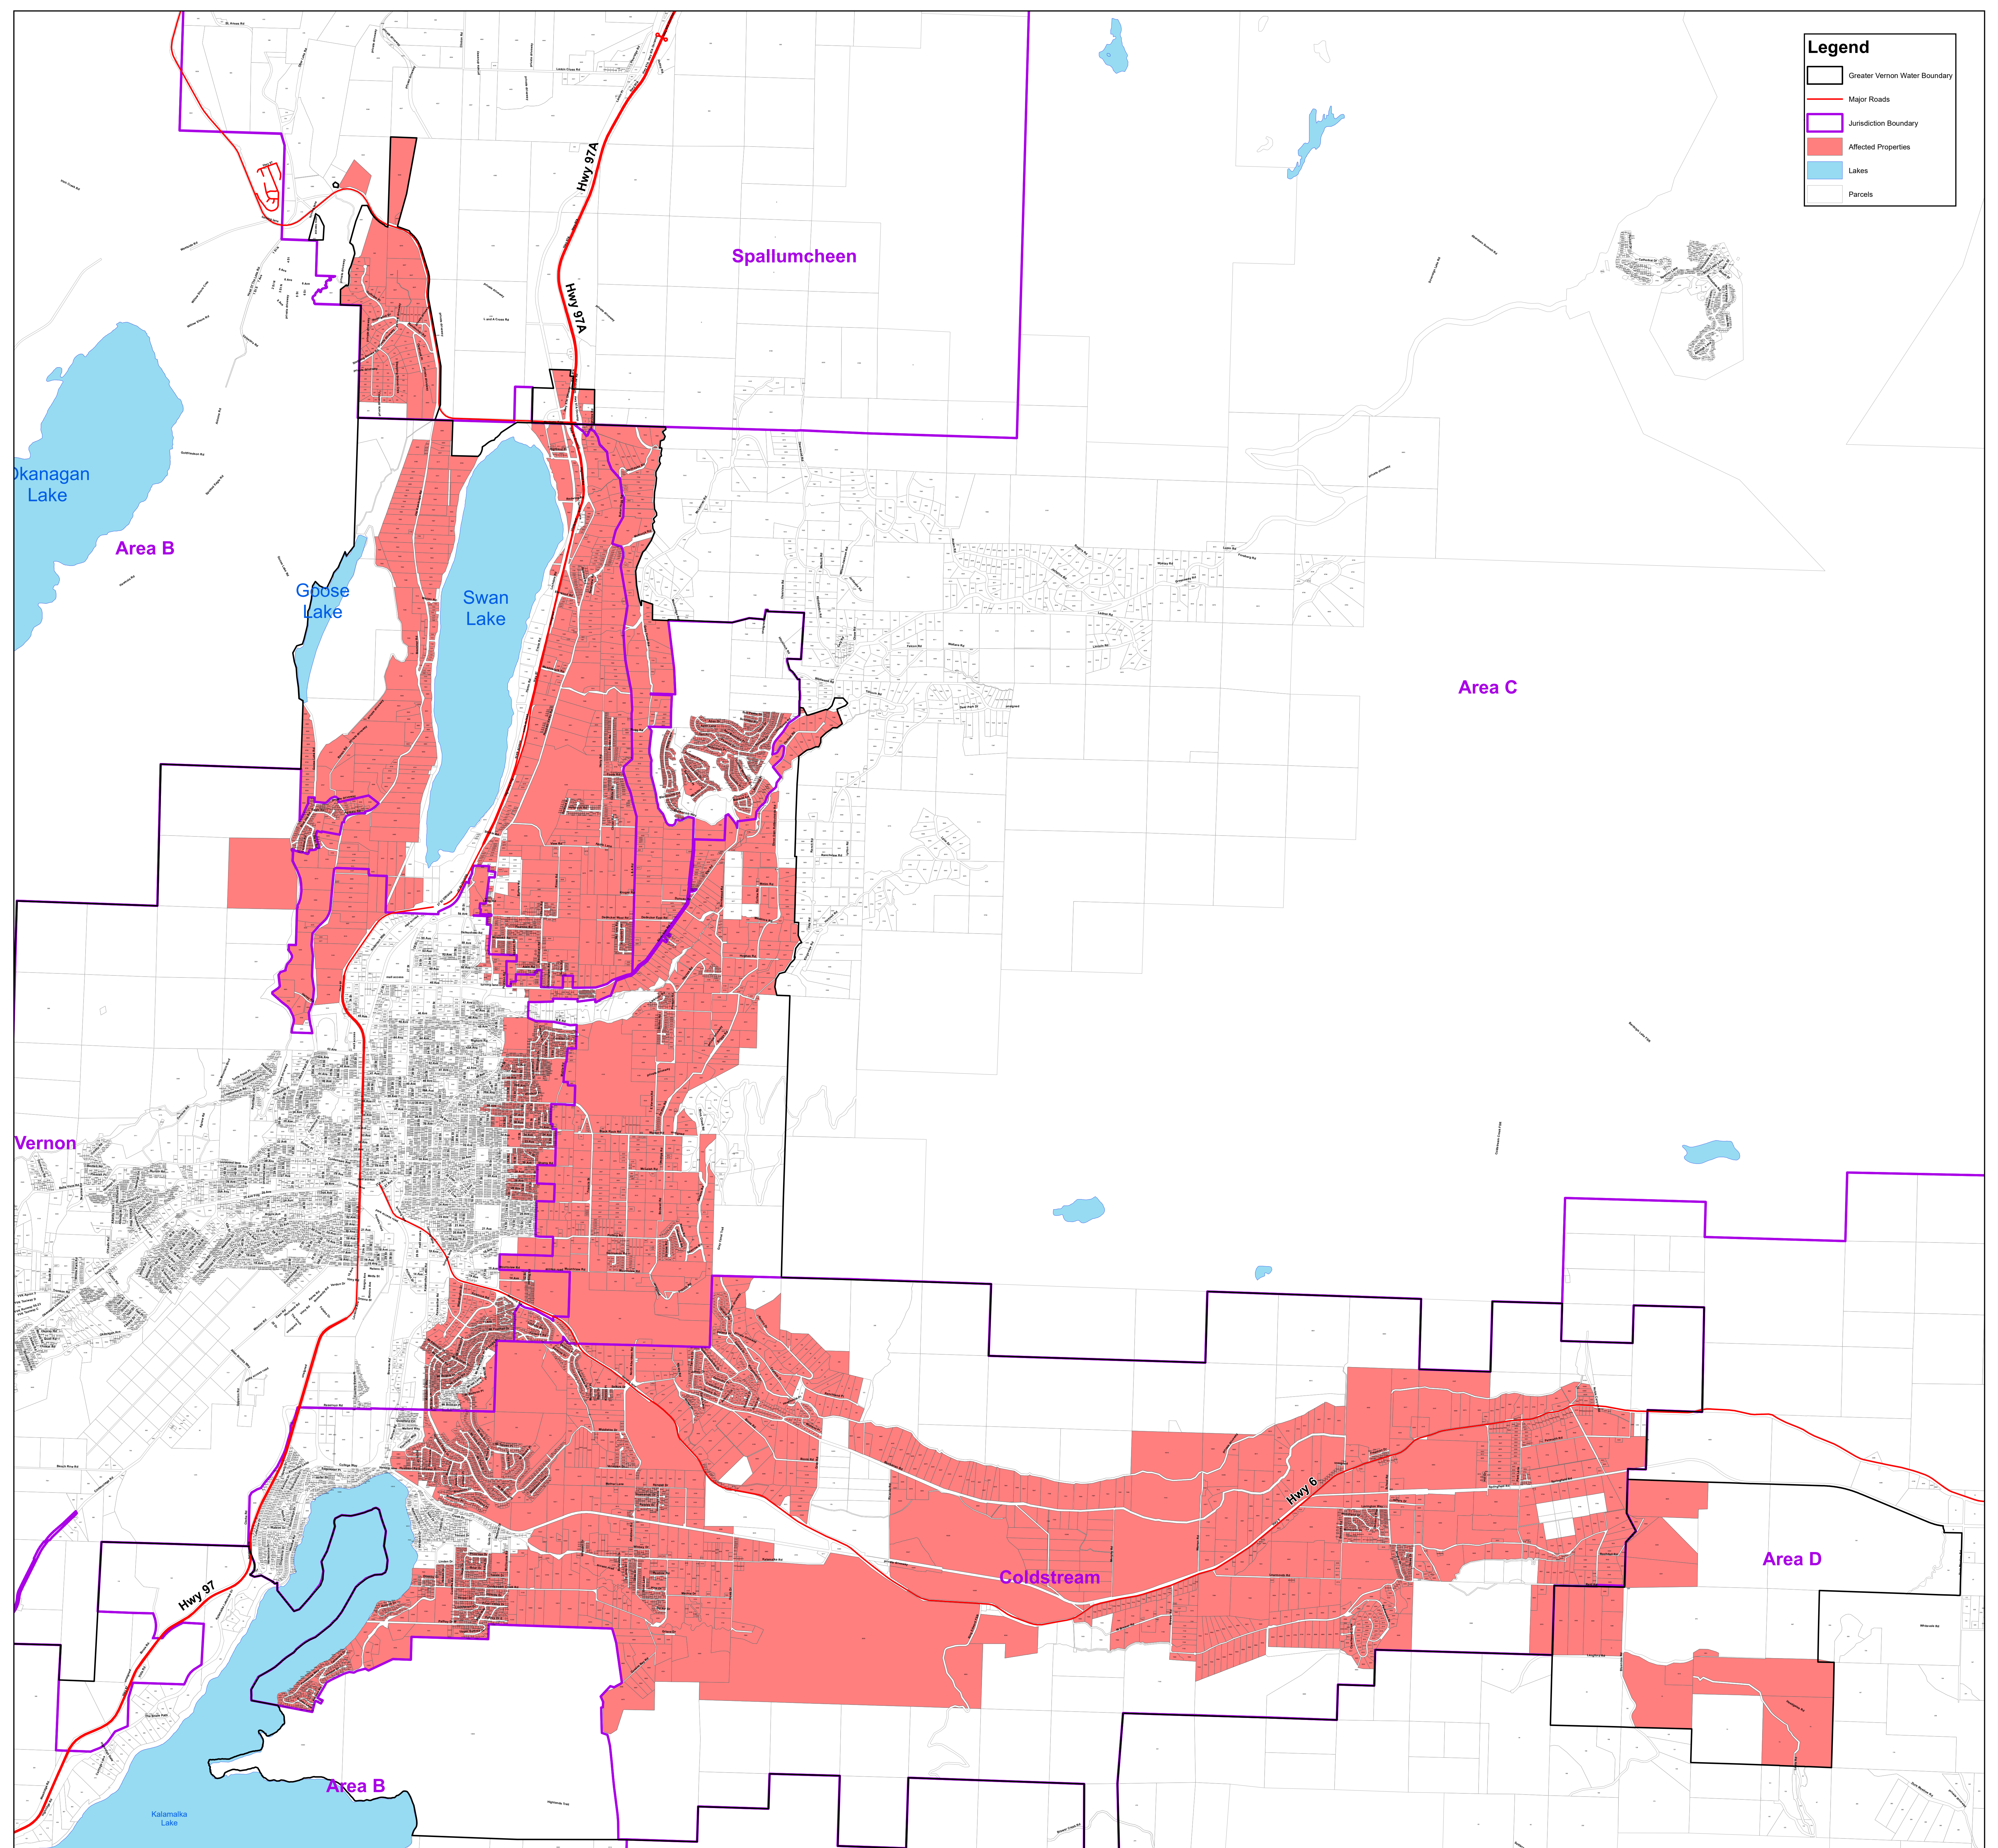

**Legend**

-  Greater Vernon Water Boundary
-  Major Roads
-  Jurisdiction Boundary
-  Affected Properties
-  Lakes
-  Parcels

This map was compiled by RDNO, using data believed to be accurate; however, a margin of error is inherent in all maps. This product is distributed without warranties of any kind, either express or implied, including but not limited to warranties of sustainability or particular purpose or use.

### Duteau Creek Water Treatment Plant Shutdown - Affected Properties

Plot Date: Nov 01, 2019

Scale: 1:25,000

REGIONAL DISTRICT NORTH OKANAGAN  
RDNO