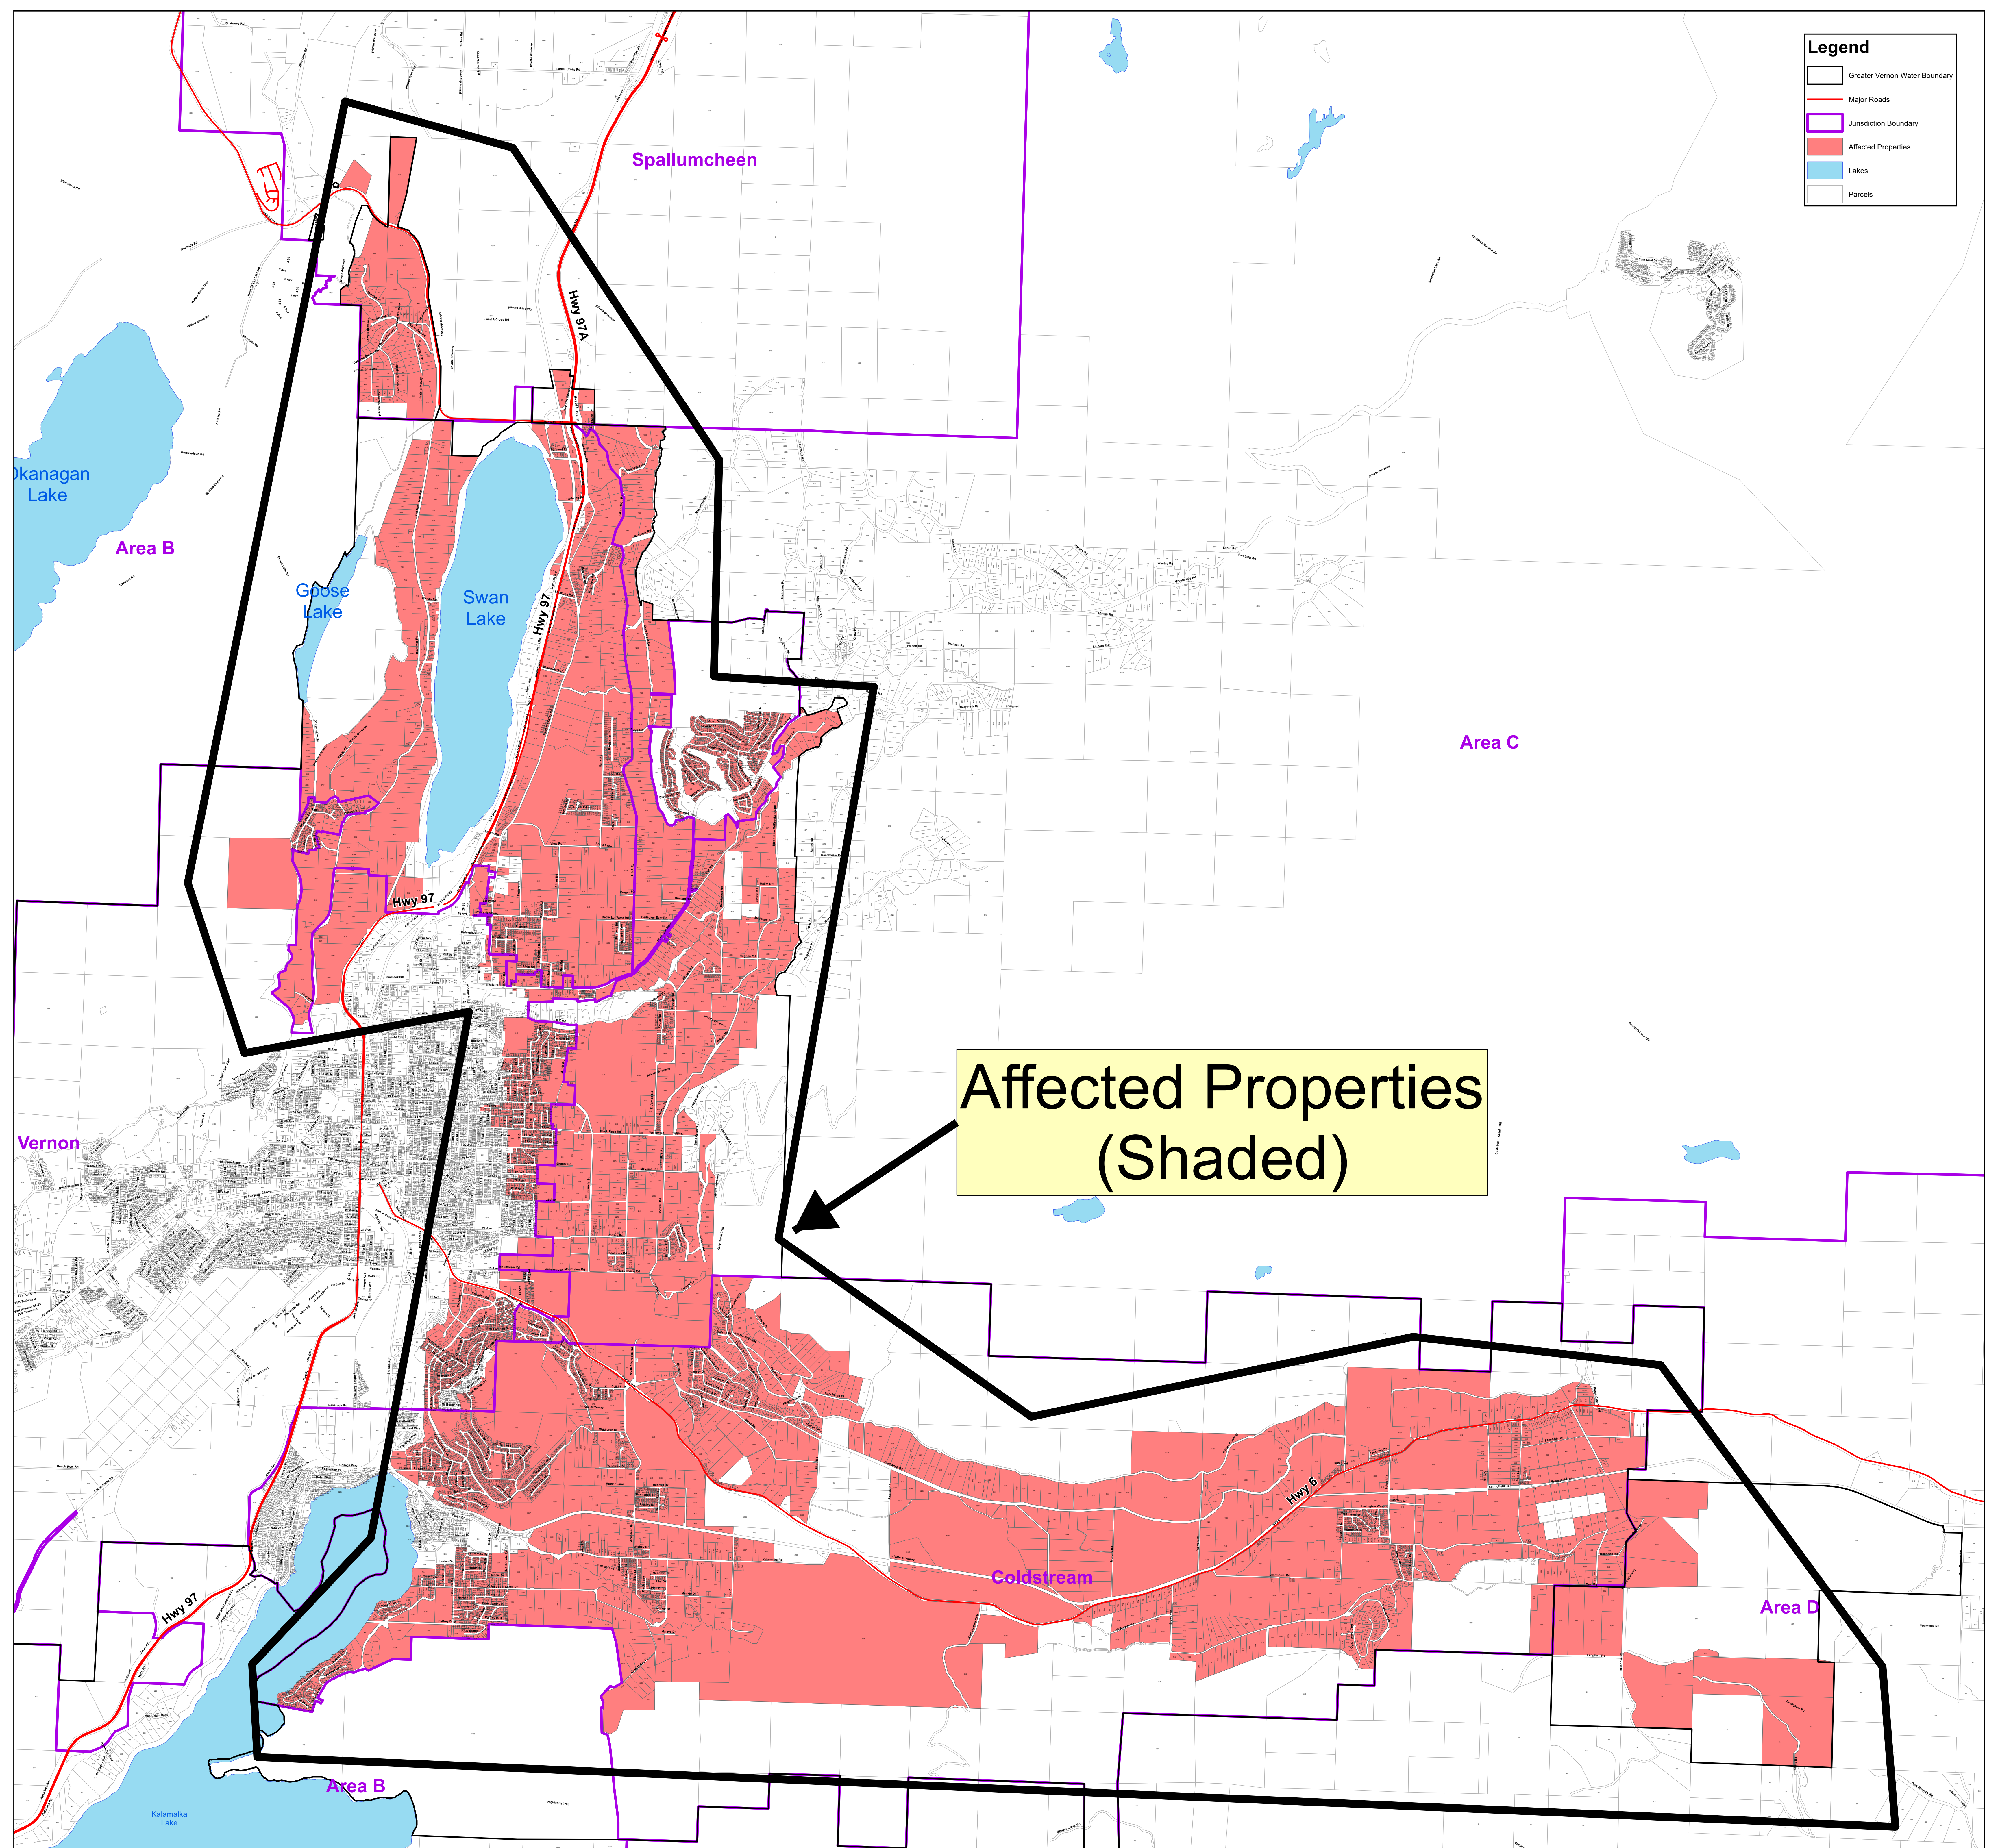

Legend

-  Greater Vernon Water Boundary
-  Major Roads
-  Jurisdiction Boundary
-  Affected Properties
-  Lakes
-  Parcels

**Affected Properties
(Shaded)**

This map was compiled by RDNO, using data believed to be accurate; however, a margin of error is inherent in all maps. This product is distributed without warranties of any kind, either express or implied, including but not limited to warranties of sustainability or particular purpose or use.

Temporary Shutdown of Duteau Creek UV Disinfection Facility-Affected Properties

Plot Date: Apr 06, 2020

Scale: 1:25,000

REGIONAL DISTRICT NORTH OKANAGAN
RDNO