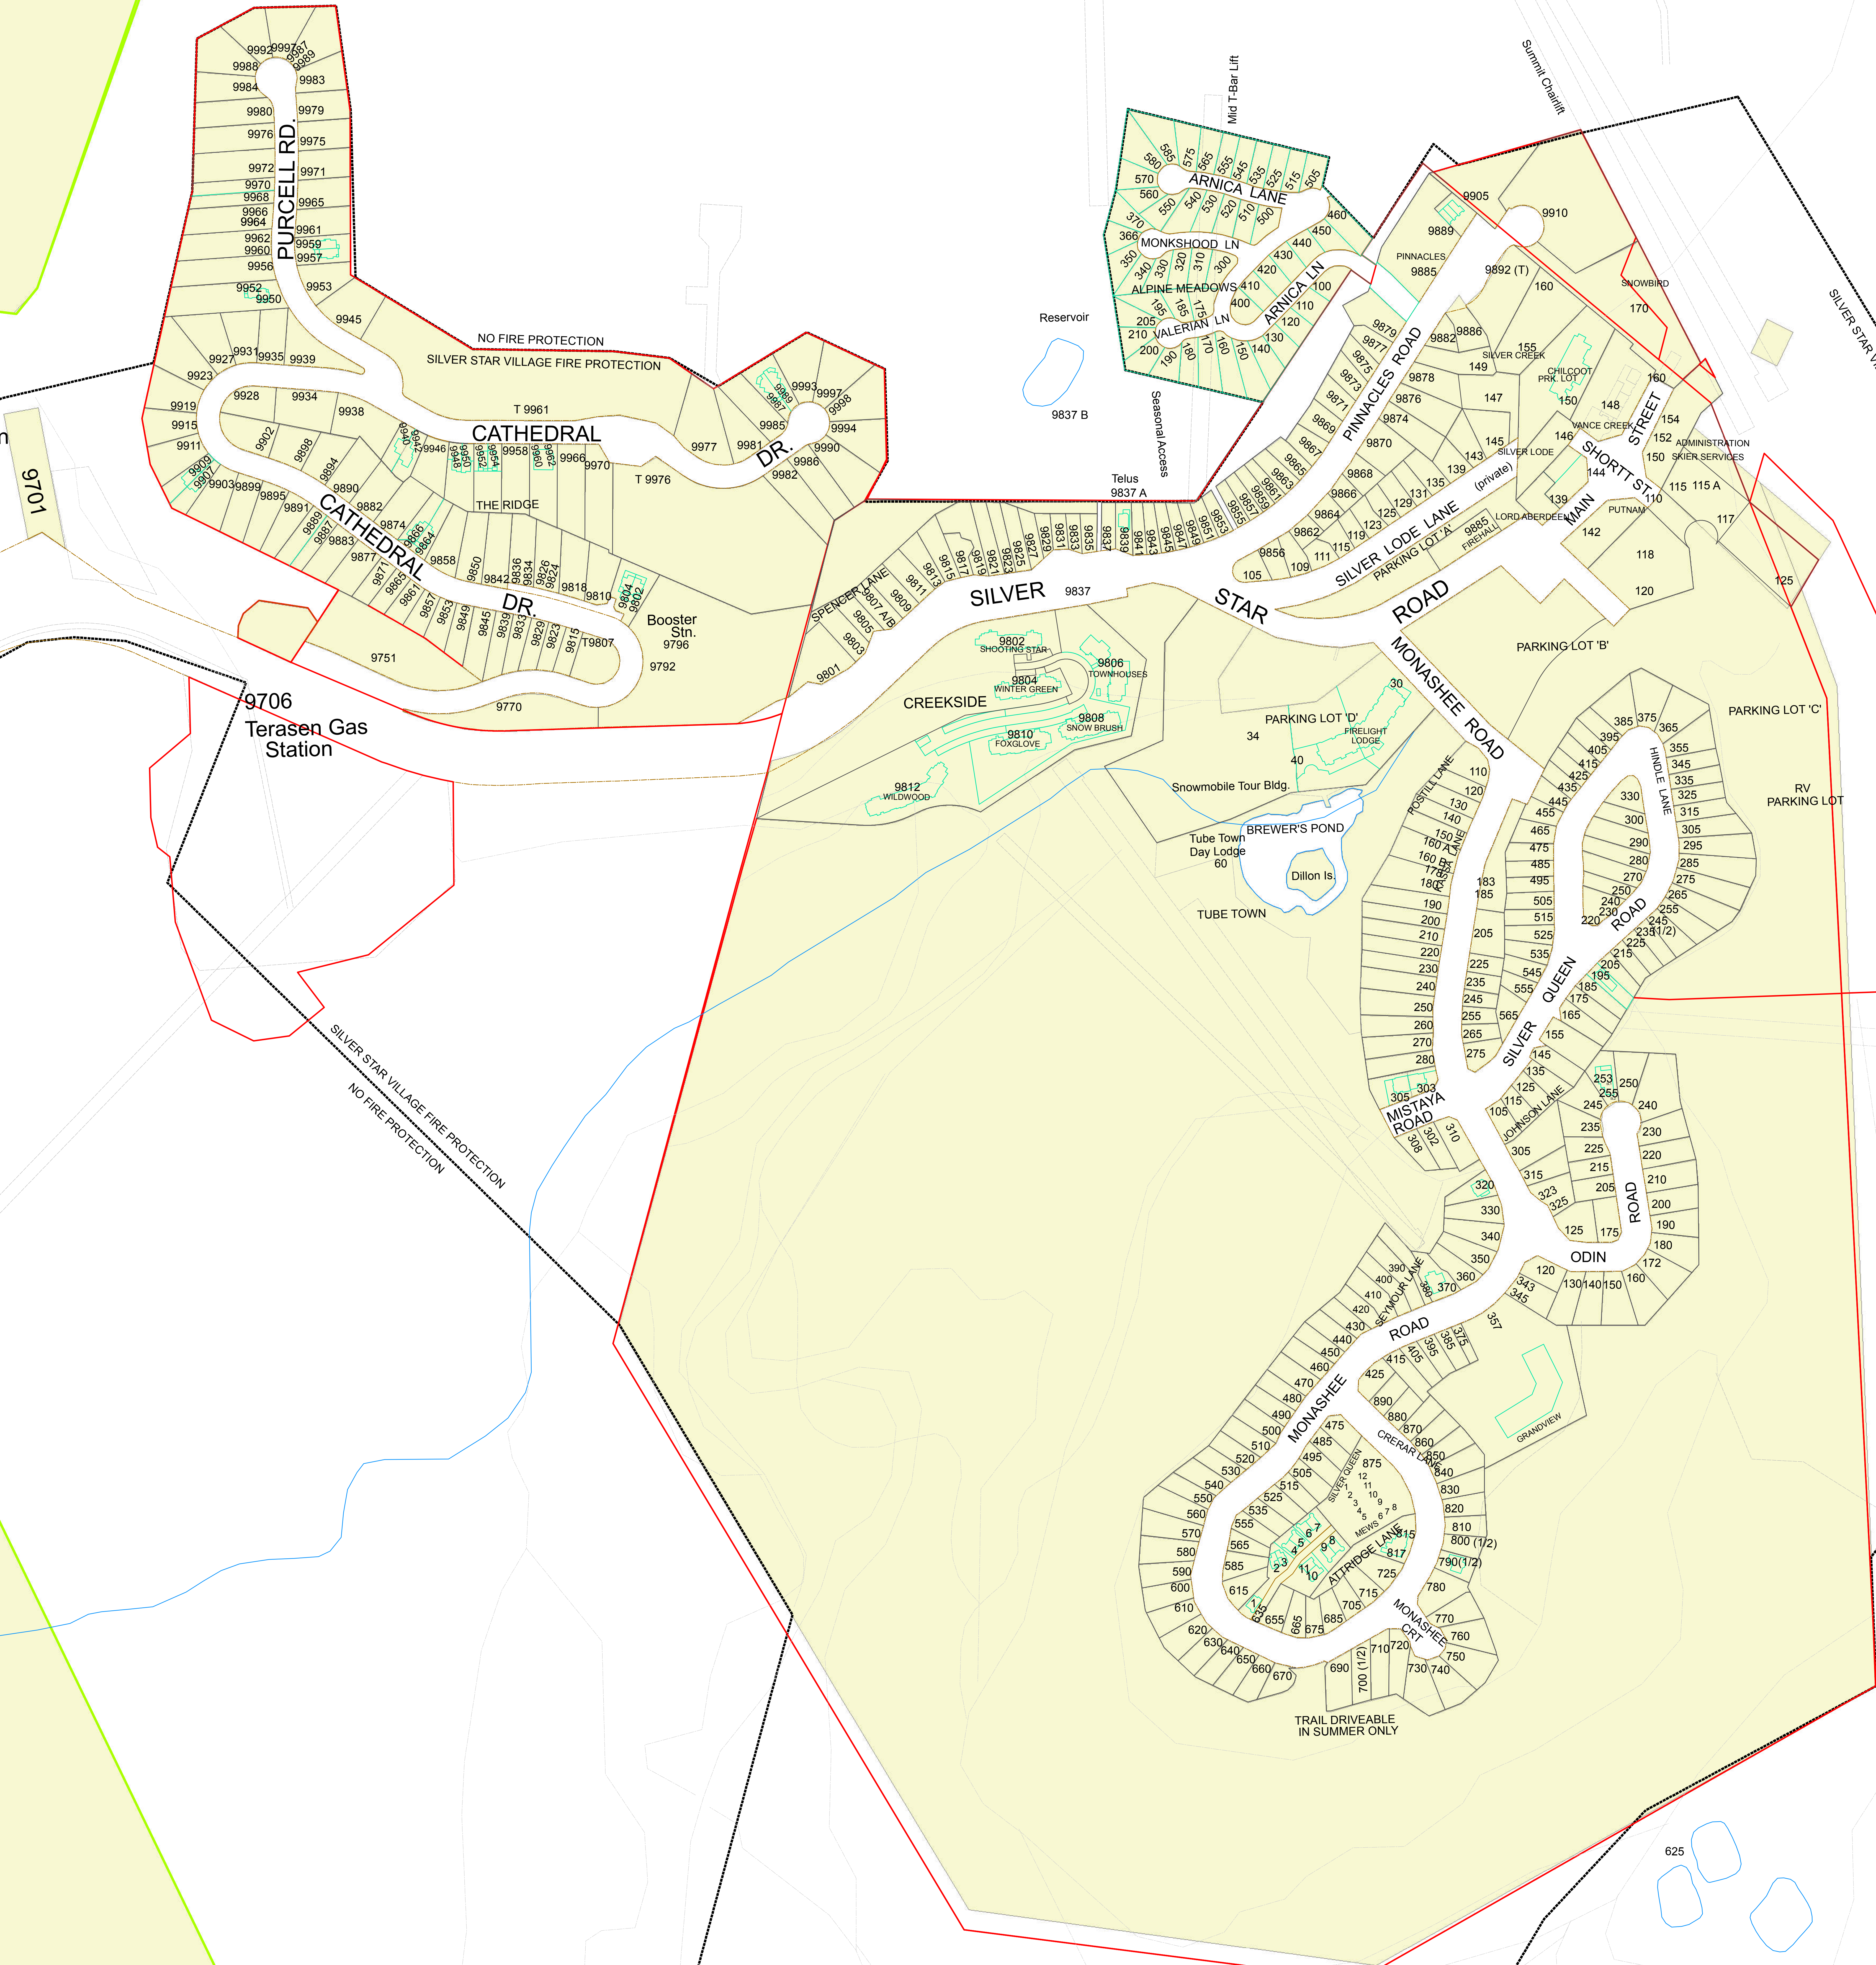

SILVER STAR RECREATION AREA

SILVER STAR ADDRESS MAP

REGIONAL DISTRICT OF NORTH OKANAGAN

Disclaimer: This map was compiled by RDNO using data believed to be accurate, however, a margin of error is inherent in all maps. This product is distributed without warranties of any kind, either expressed or implied, including but not limited to warranties of suitability or particular purpose or use.