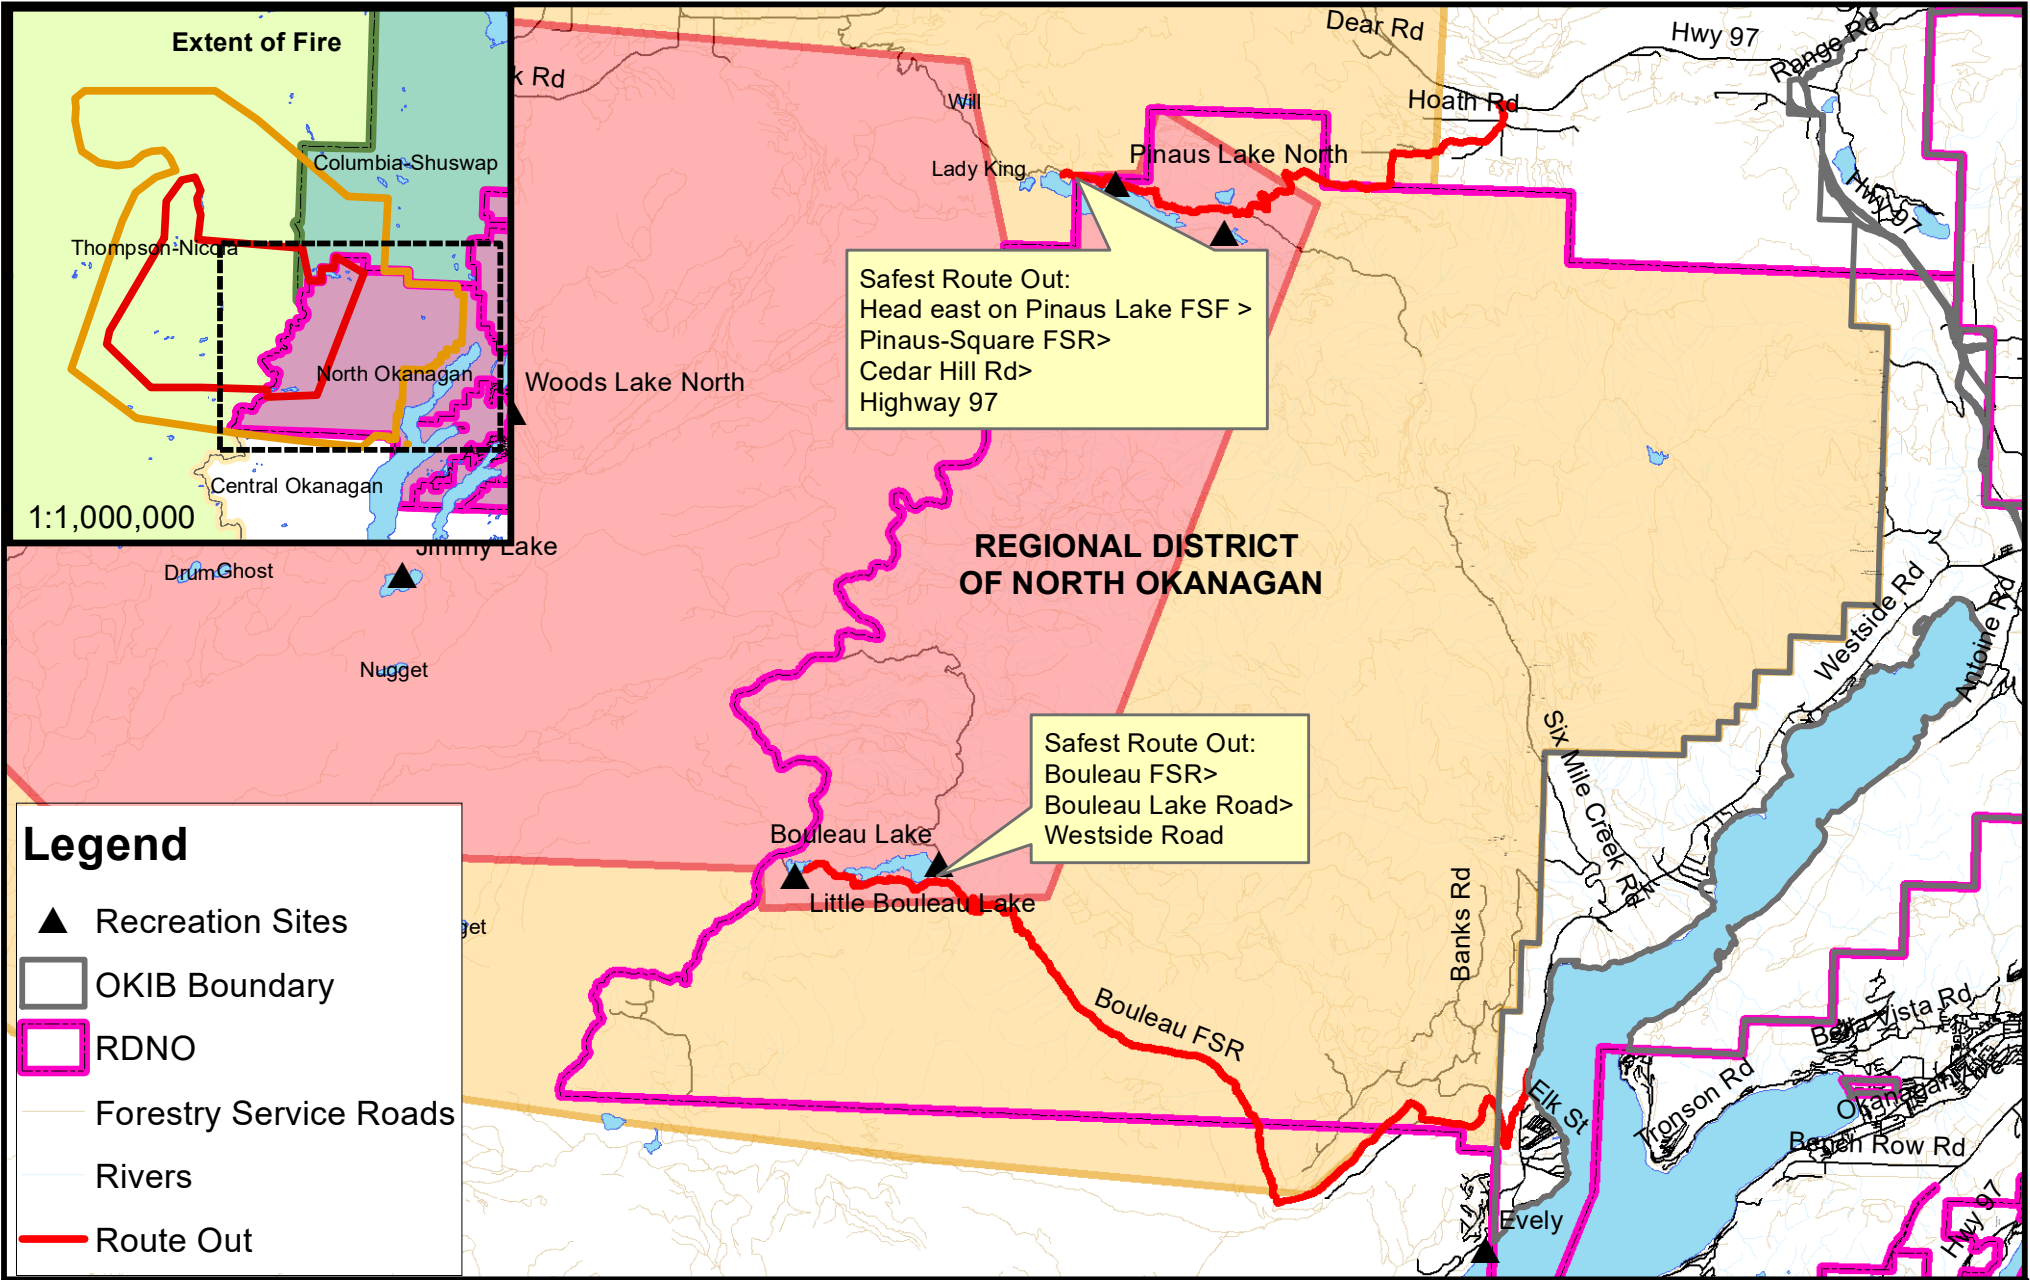

Legend

- ▲ Recreation Sites
- ▭ OKIB Boundary
- ▭ RDNO
- Forestry Service Roads
- Rivers
- Route Out