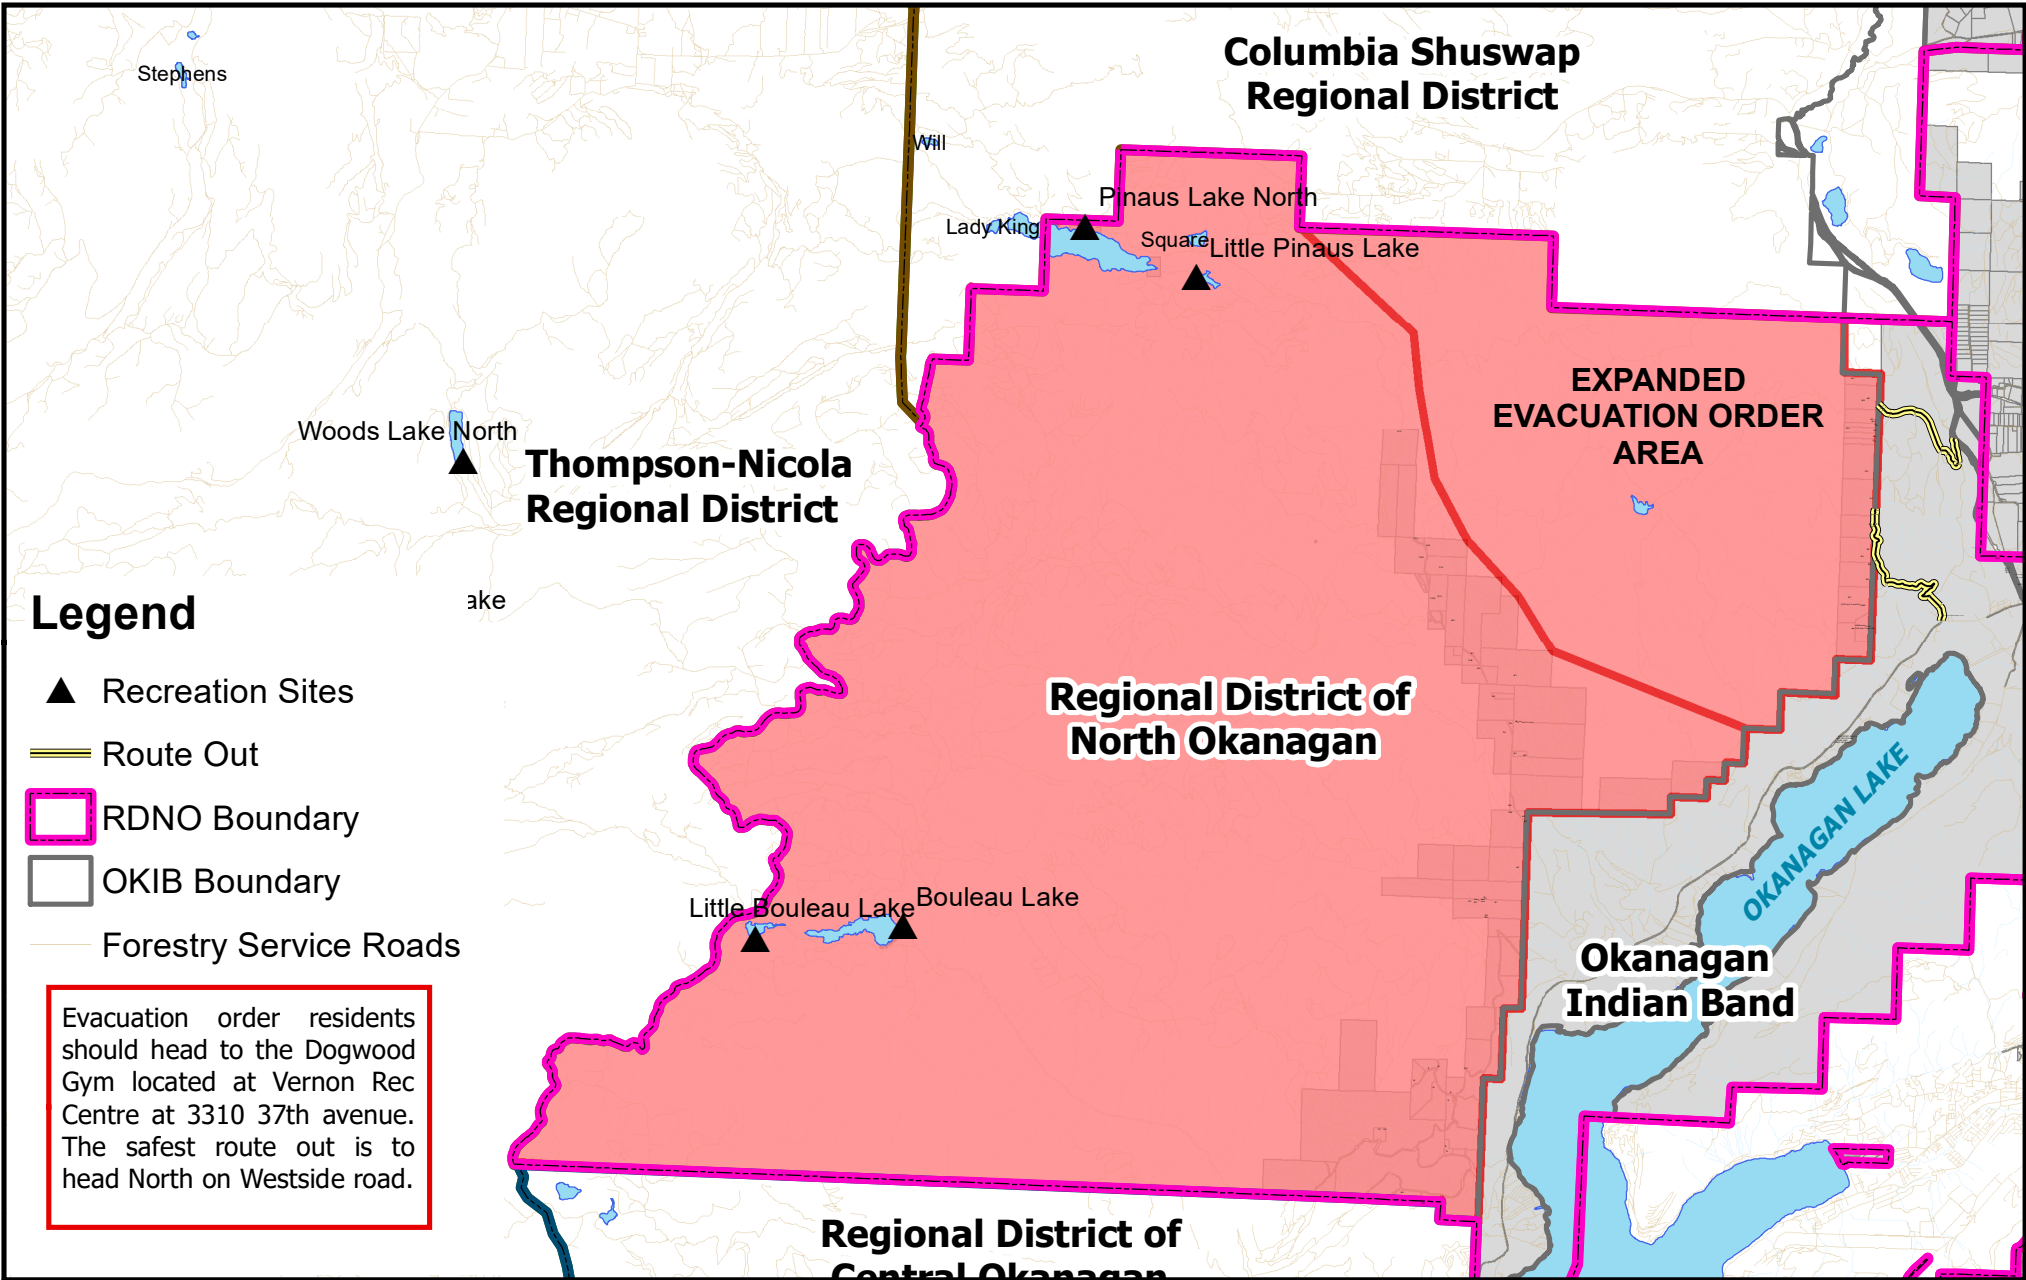

IF YOU ARE IN THIS AREA, YOU MUST LEAVE THE AREA IMMEDIATELY.

What you should do:

- If you have a functioning, self-contained RV, and time permits, residents are encouraged to bring their RVs with them as accommodations are limited.
- Shut off all gas and electrical appliances, other than refrigerators and freezers.
- Close all windows and doors.
- Close gates (latch) - but do not lock.

The White Rock Lake wildfire spans through the Thompson-Nicola Regional District, Regional District of Central Okanagan, Columbia Shuswap Regional District, and the Okanagan Indian Band. Please visit their websites for local information.

Legend

- ▲ Recreation Sites
- Route Out
- RDNO Boundary
- OKIB Boundary
- Forestry Service Roads

Evacuation order residents should head to the Dogwood Gym located at Vernon Rec Centre at 3310 37th avenue. The safest route out is to head North on Westside road.