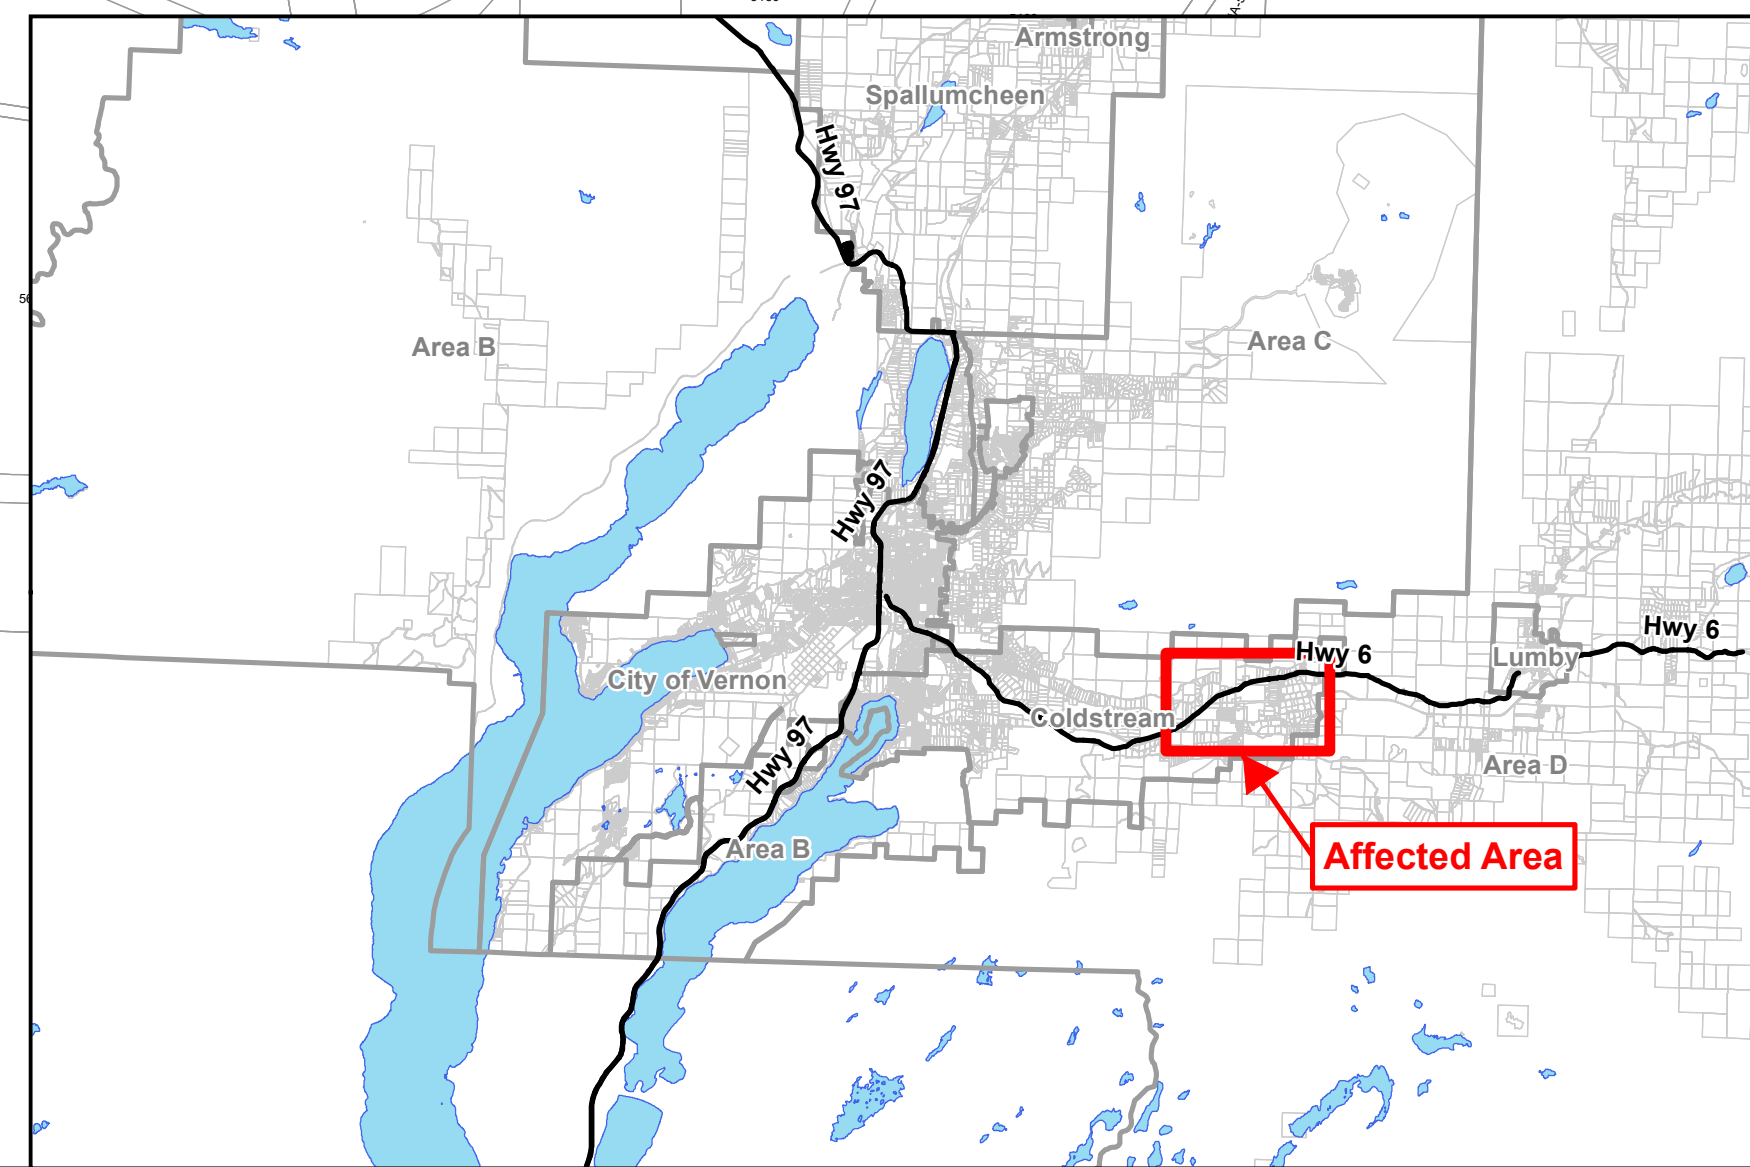

Legend

- Unaffected Properties
- Affected Properties

Affected Properties

This map was compiled by RDNO, using data believed to be accurate; however, a margin of error is inherent in all maps. This product is distributed without warranties of any kind, either express or implied, including but not limited to warranties of sustainability or particular purpose or use.

Plot Date: Jul 16, 2024

Affected Properties

Scale: 1:6,000

0 0.5 1 2 Kilometers

REGIONAL DISTRICT NORTH OKANAGAN

RDNO