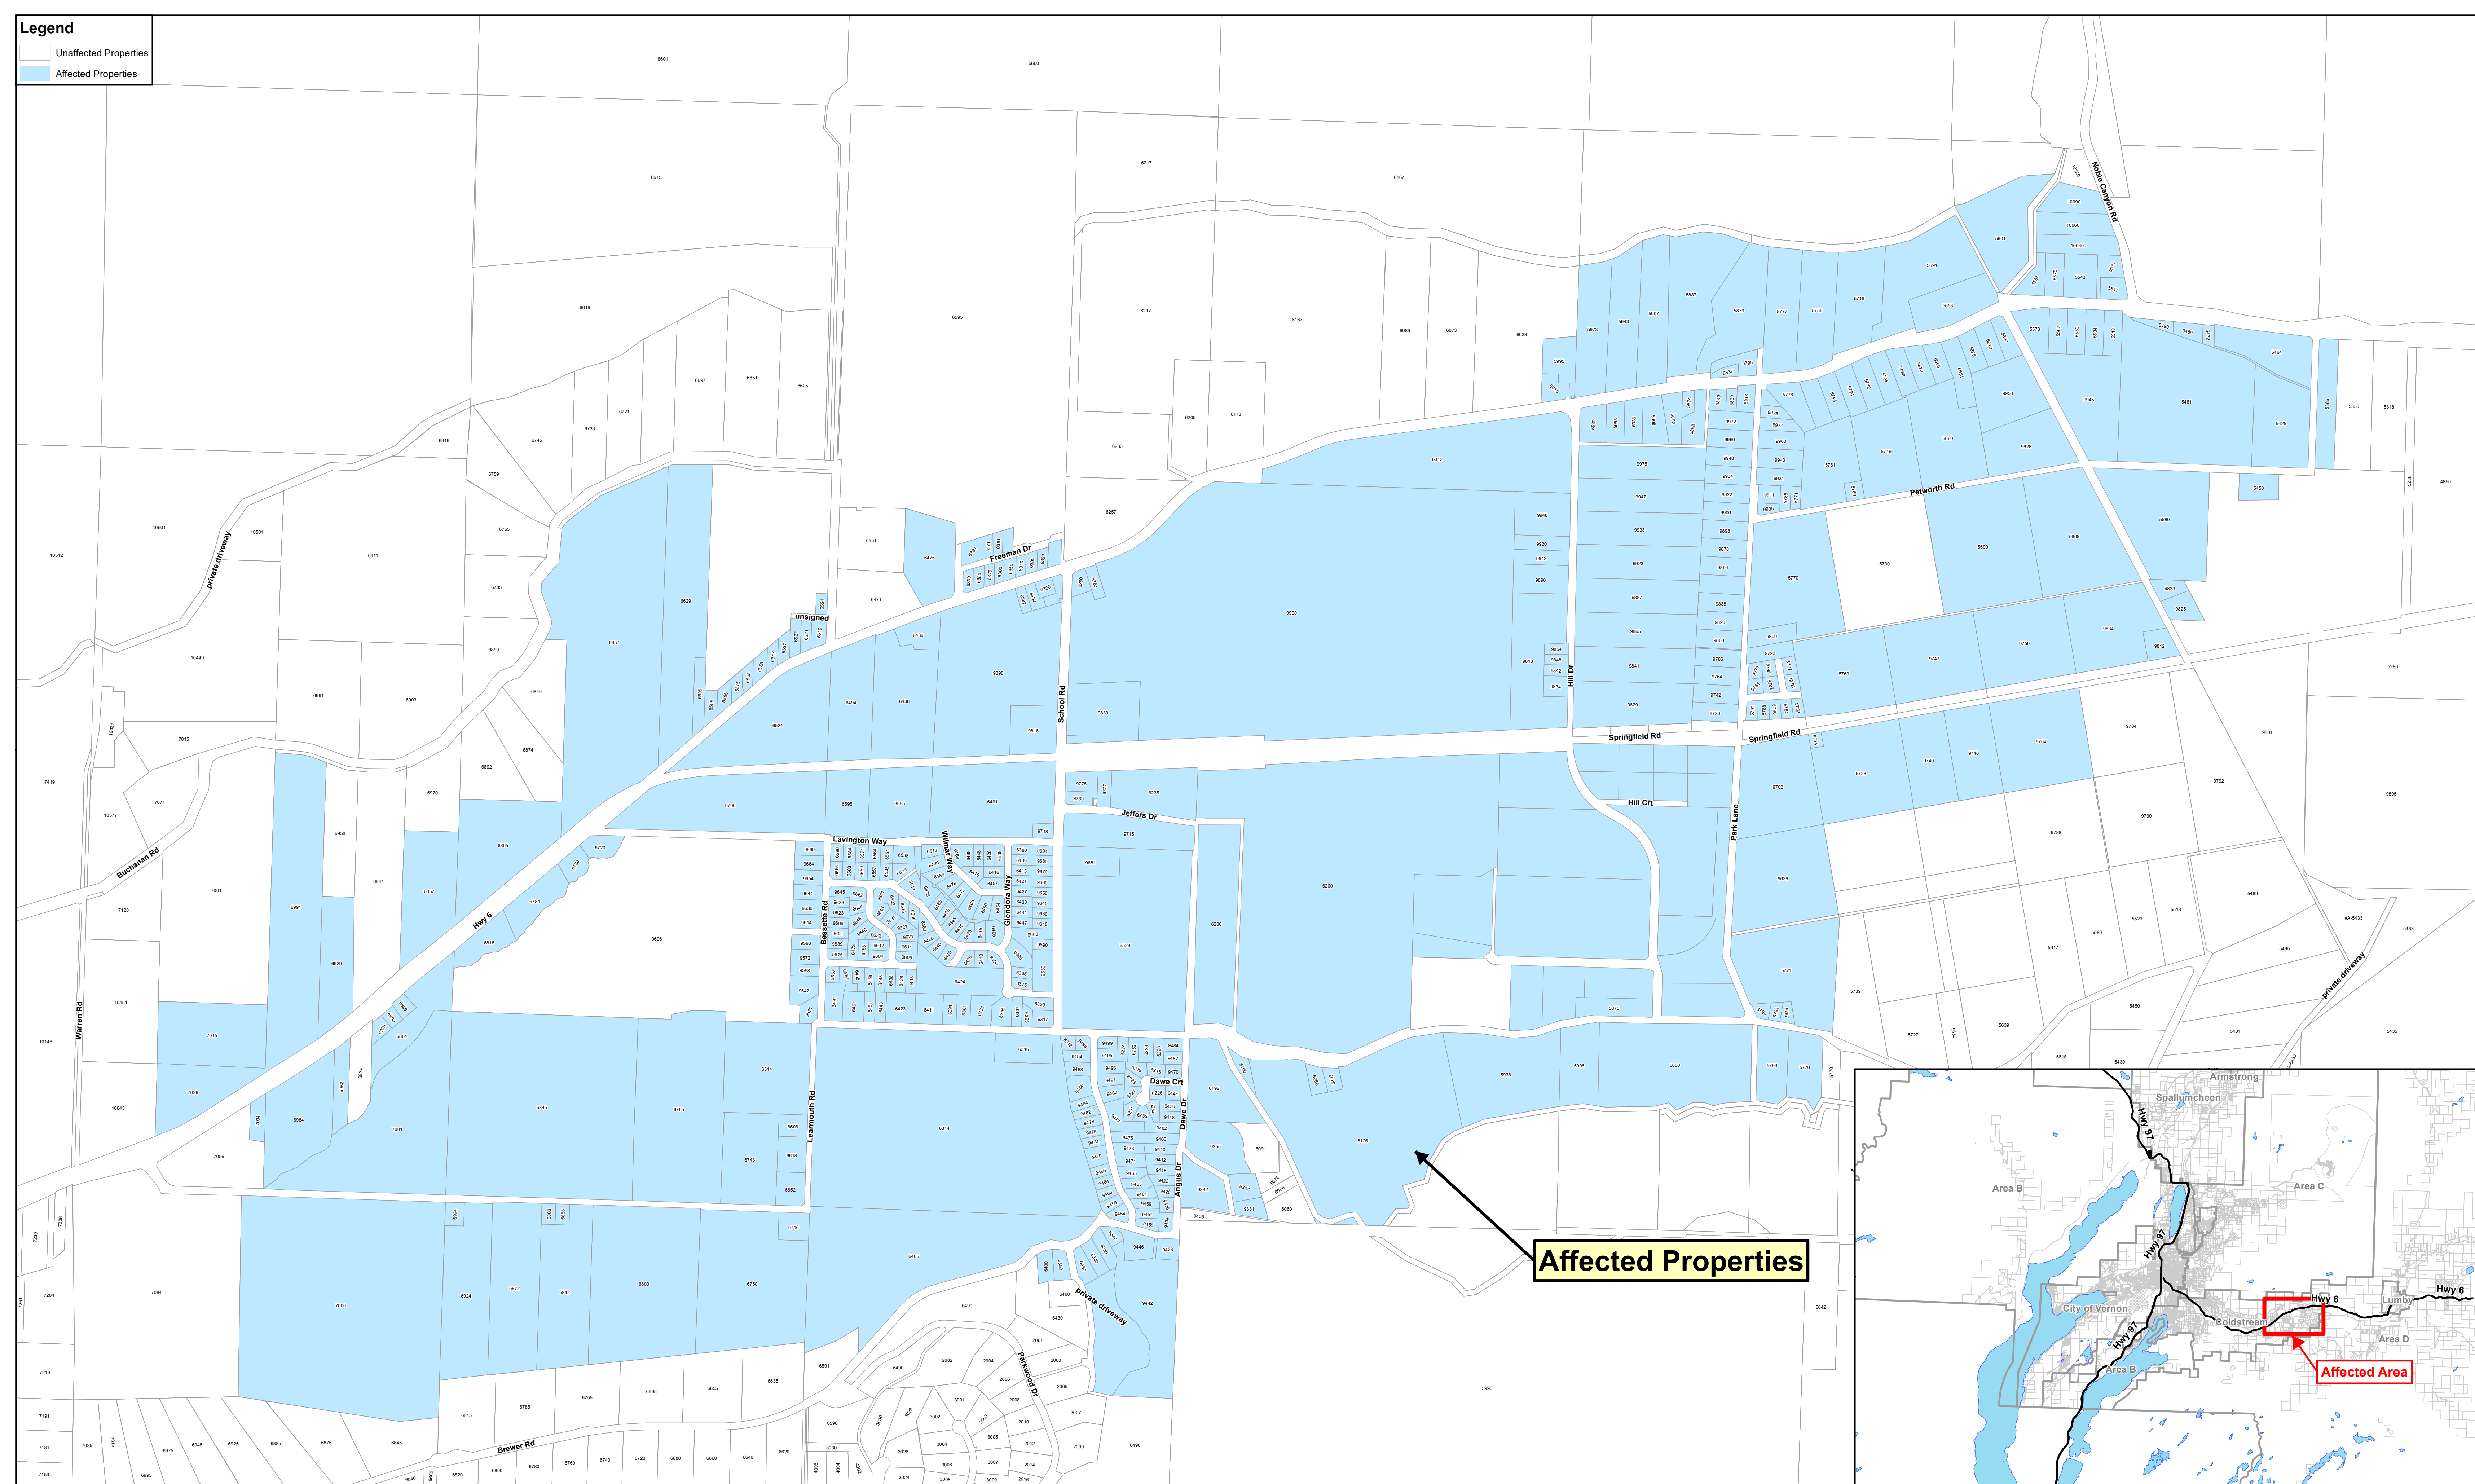

Legend

- Unaffected Properties
- Affected Properties

Affected Properties

This map was compiled by RDNO, using data believed to be accurate; however, a margin of error is inherent in all maps. This product is distributed without warranties of any kind, either express or implied, including but not limited to warranties of sustainability or particular purpose or use.

Plot Date: Jul 16, 2024

Affected Properties

Scale: 1:6,000

0 0.5 1 2 Kilometers

REGIONAL DISTRICT NORTH OKANAGAN

RDNO