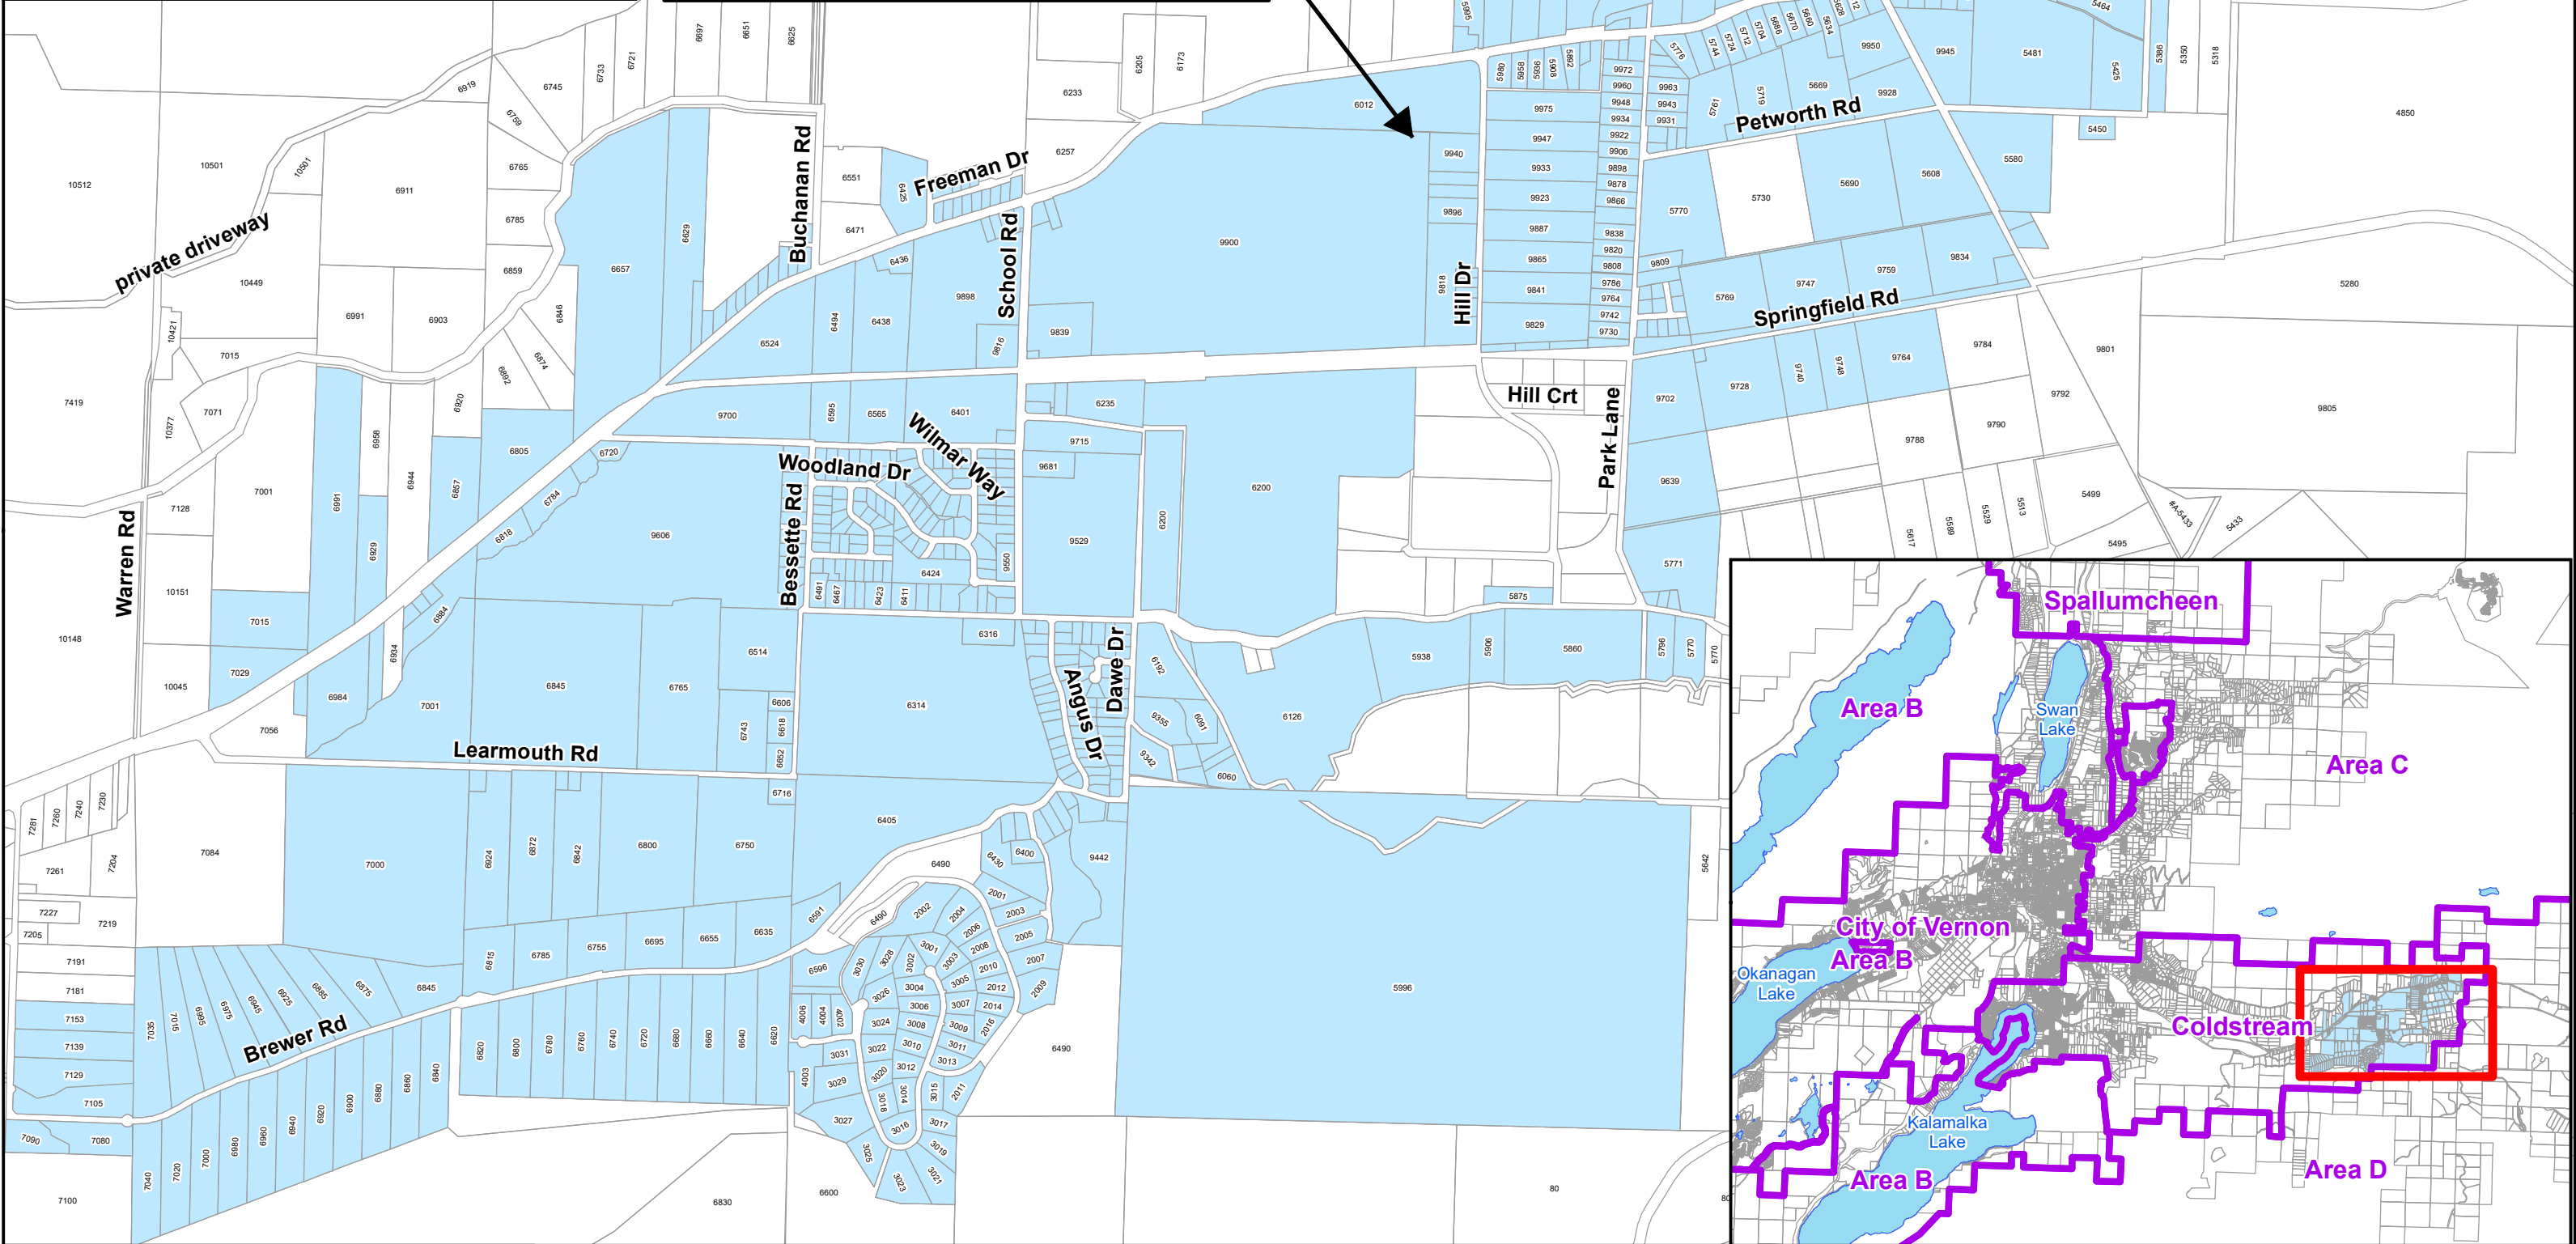

Legend

-  Properties Temporarily Sourced by Antwerp Deep Well
-  Unaffected Properties

Properties Temporarily Sourced by Antwerp Deep Well

This map was compiled by RDNO, using data believed to be accurate; however, a margin of error is inherent in all maps. This product is distributed without warranties of any kind, either express or implied, including but not limited to warranties of sustainability or particular purpose or use.

Properties Temporarily Sourced by Antwerp Deep Well

Plot Date: Oct 02, 2024

Scale: 1:15,000

Plot Size: 17" x 11"

REGIONAL DISTRICT NORTH OKANAGAN RDNO