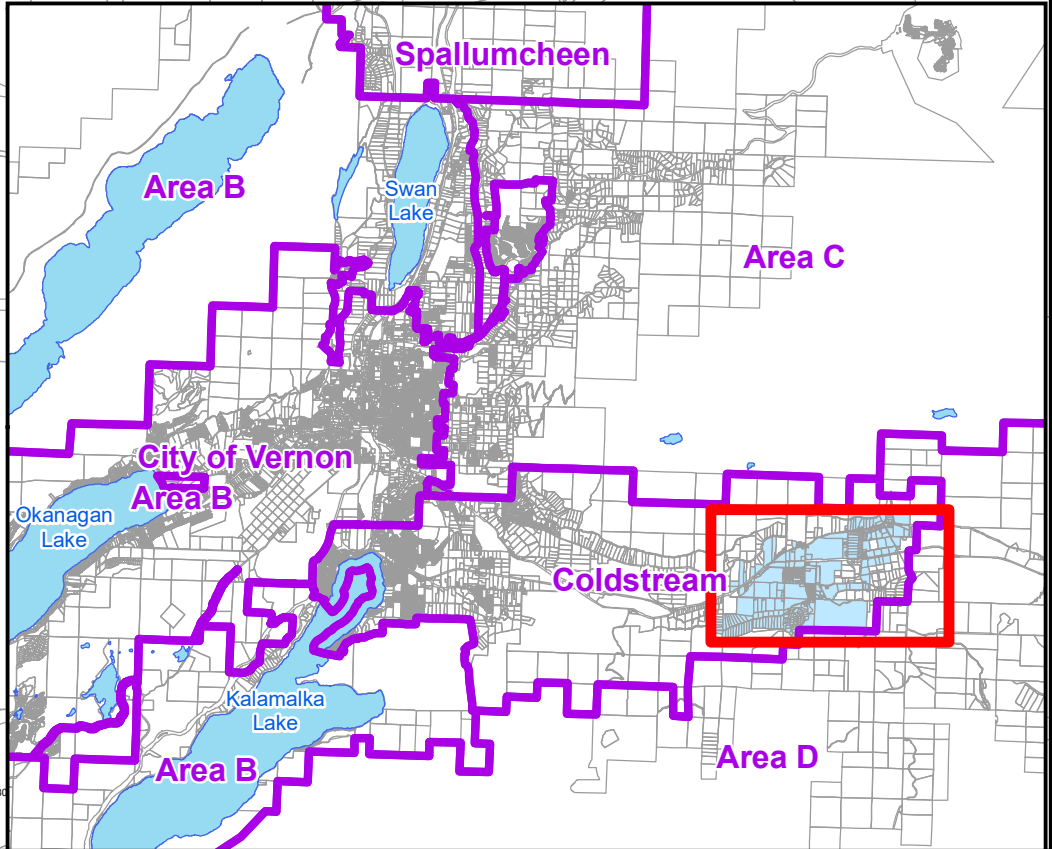

Legend

-  Properties Temporarily Sourced by Antwerp Deep Well
-  Unaffected Properties

Properties Temporarily Sourced by Antwerp Deep Well

This map was compiled by RDNO, using data believed to be accurate; however, a margin of error is inherent in all maps. This product is distributed without warranties of any kind, either express or implied, including but not limited to warranties of sustainability or particular purpose or use.

Properties Temporarily Sourced by Antwerp Deep Well

Plot Date: Oct 02, 2024

Scale: 1:15,000

Plot Size: 17" x 11"

REGIONAL DISTRICT NORTH OKANAGAN RDNO