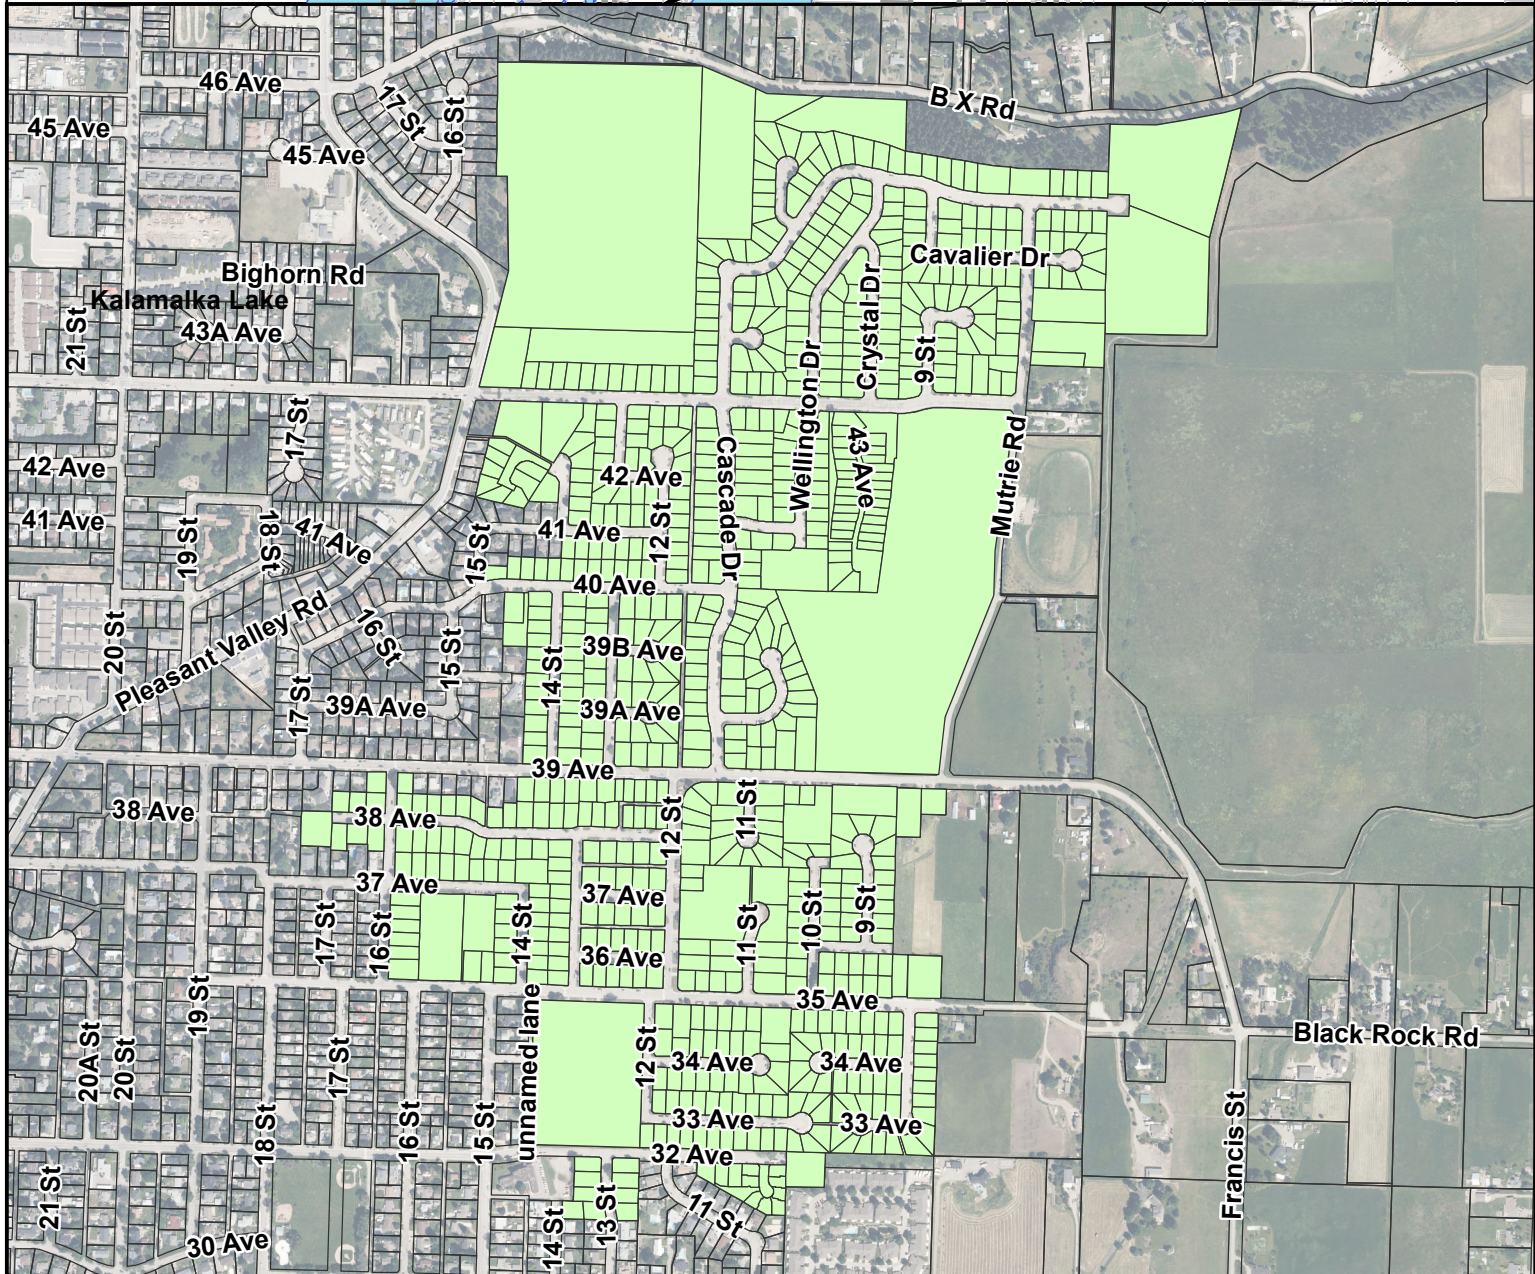

1. **Legend**
2. Major Roads
   - ▭ Jurisdictions
   - Lakes
   - Properties

Affected Properties

Plot Date: Oct 16, 2024

Scale: 1:10,335
Plot Size: 8.5" x 11"