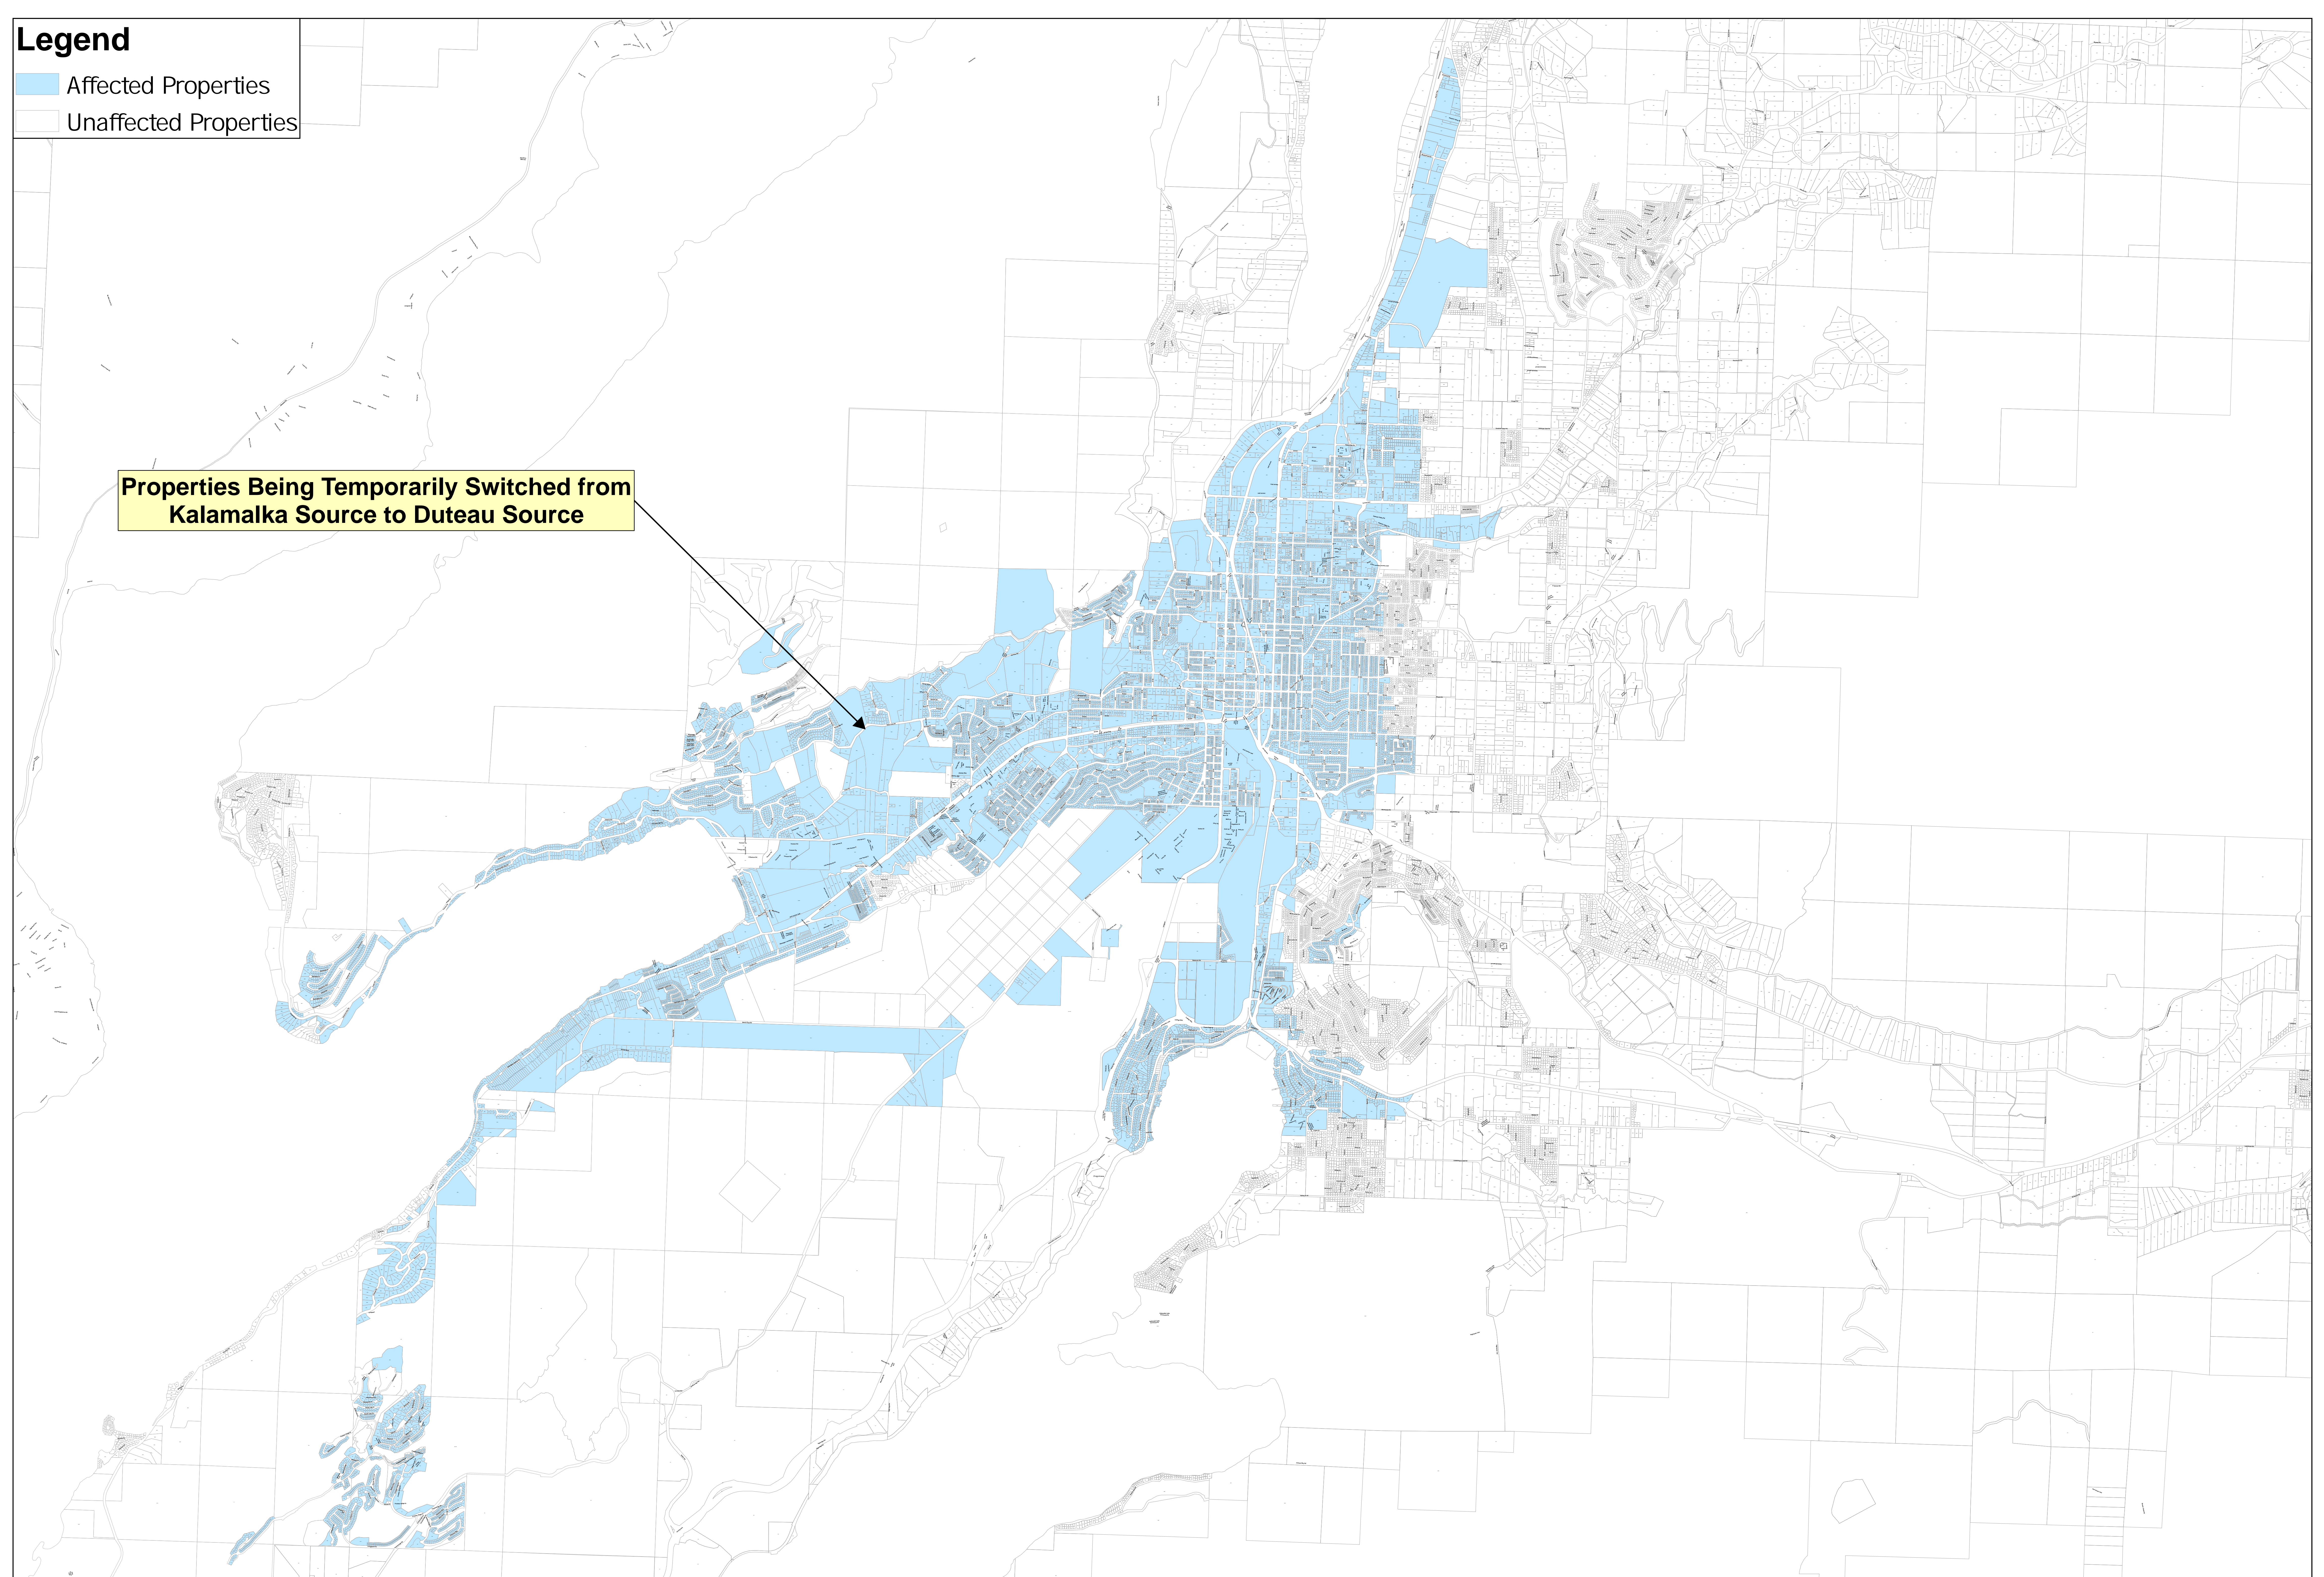

Legend

- Affected Properties
- Unaffected Properties

Properties Being Temporarily Switched from Kalamalka Source to Duteau Source

This map was compiled by RDNO, using data believed to be accurate; however, a margin of error is inherent in all maps. This product is distributed without warranties of any kind, either express or implied, including but not limited to warranties of sustainability or particular purpose or use.

Affected Properties

Date: Dec 02, 2024

Scale: 1:20,000
Size: 48" x 36"

REGIONAL DISTRICT NORTH OKANAGAN