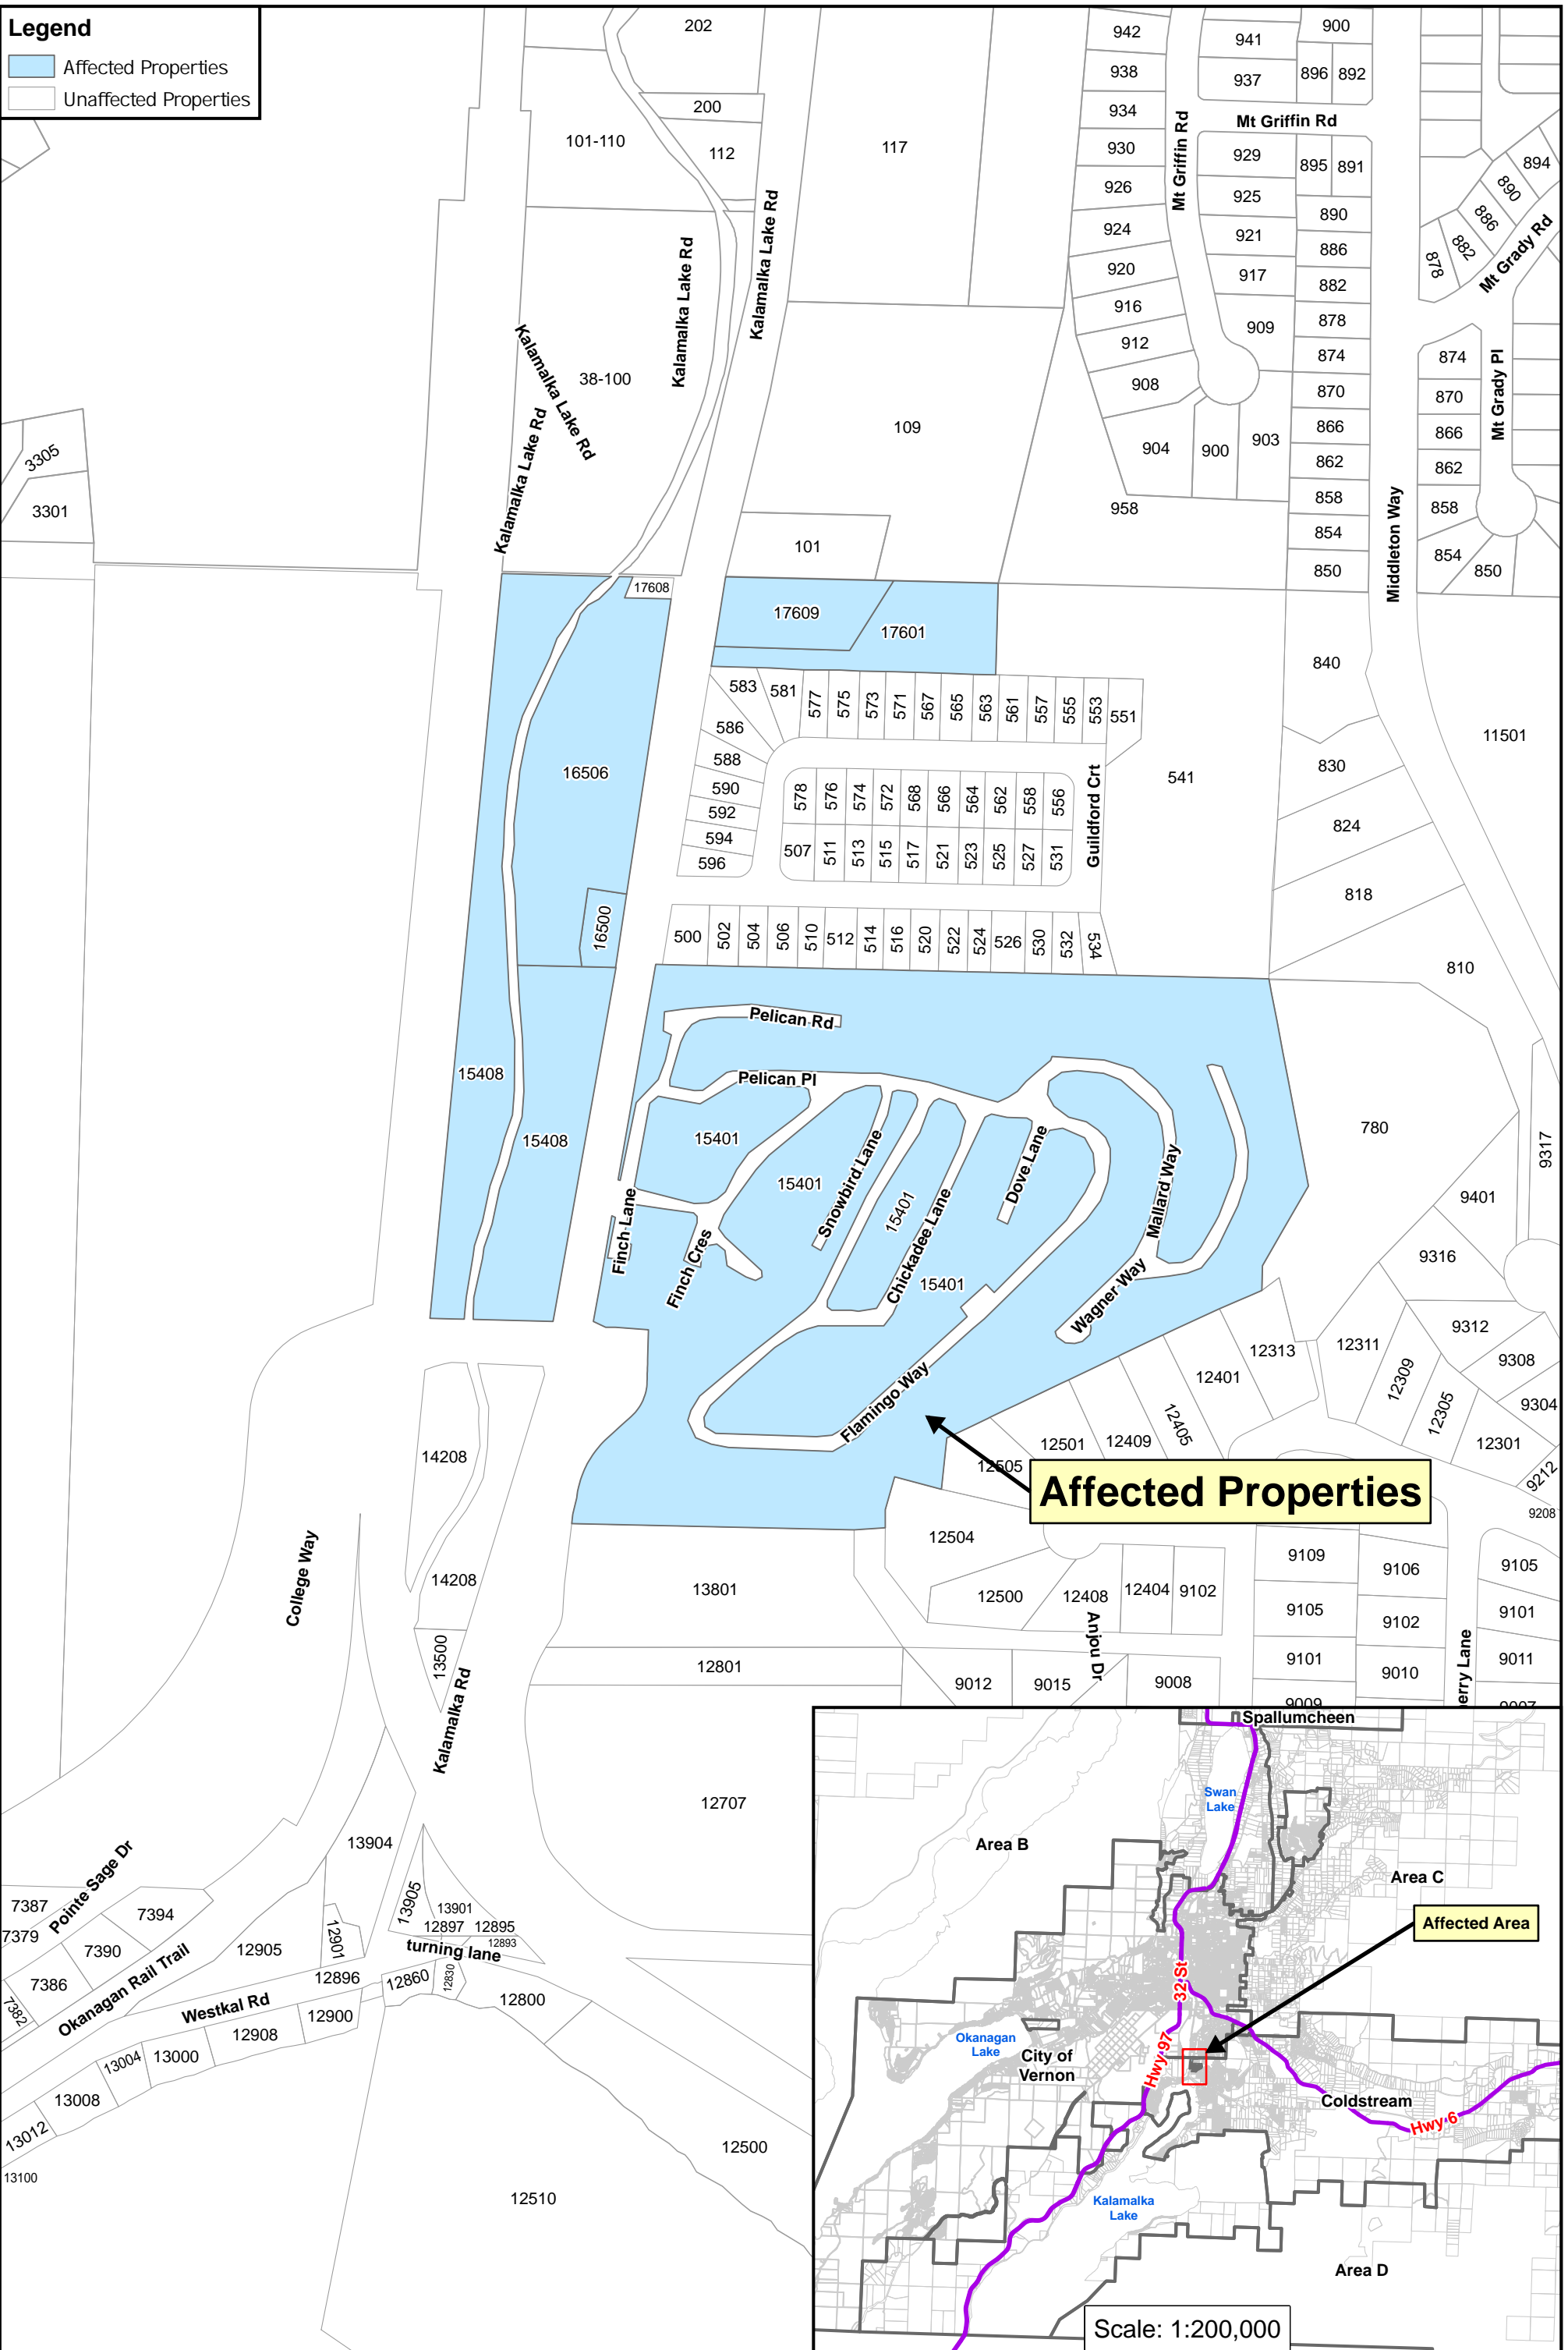

Legend

- Affected Properties
- Unaffected Properties

This map was compiled by RDNO, using data believed to be accurate; however, a margin of error is inherent in all maps. This product is distributed without warranties of any kind, either express or implied, including but not limited to warranties of sustainability or particular purpose or use.

Date: Jan 06, 2025

Affected Area

Scale: 1:3,000
Plot Size: 11" x 17"

0 75 150 300 Meters

REGIONAL DISTRICT NORTH OKANAGAN

N