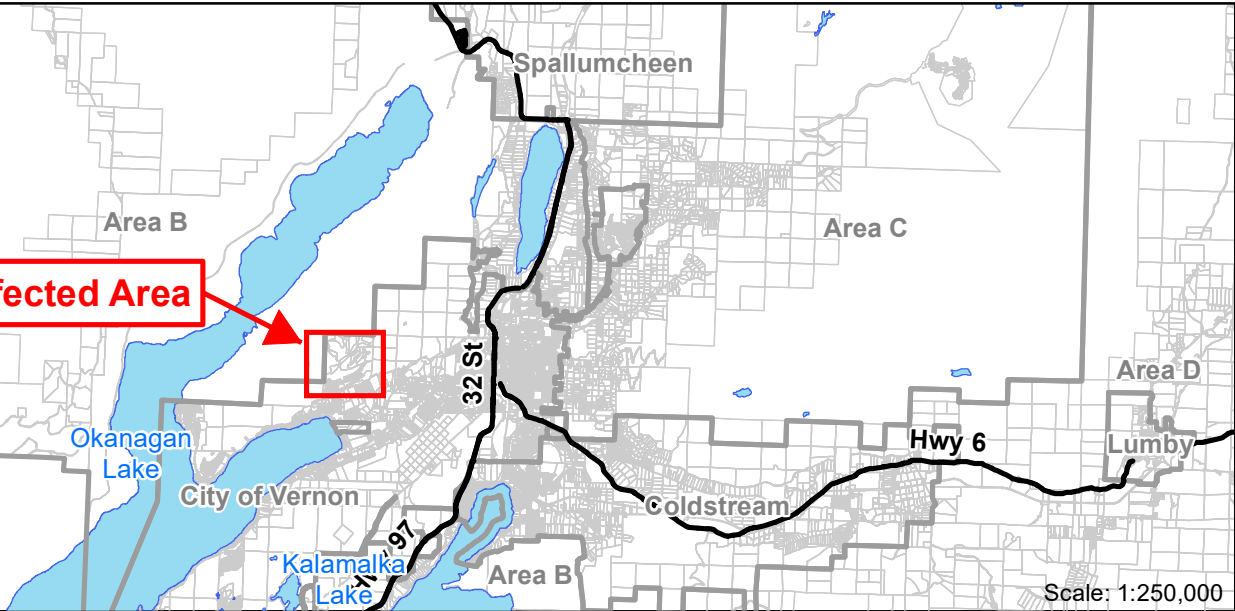

Legend

- Major Roads
- ▭ Jurisdictions
- Lakes
- Properties

Affected Area

Scale: 1:250,000