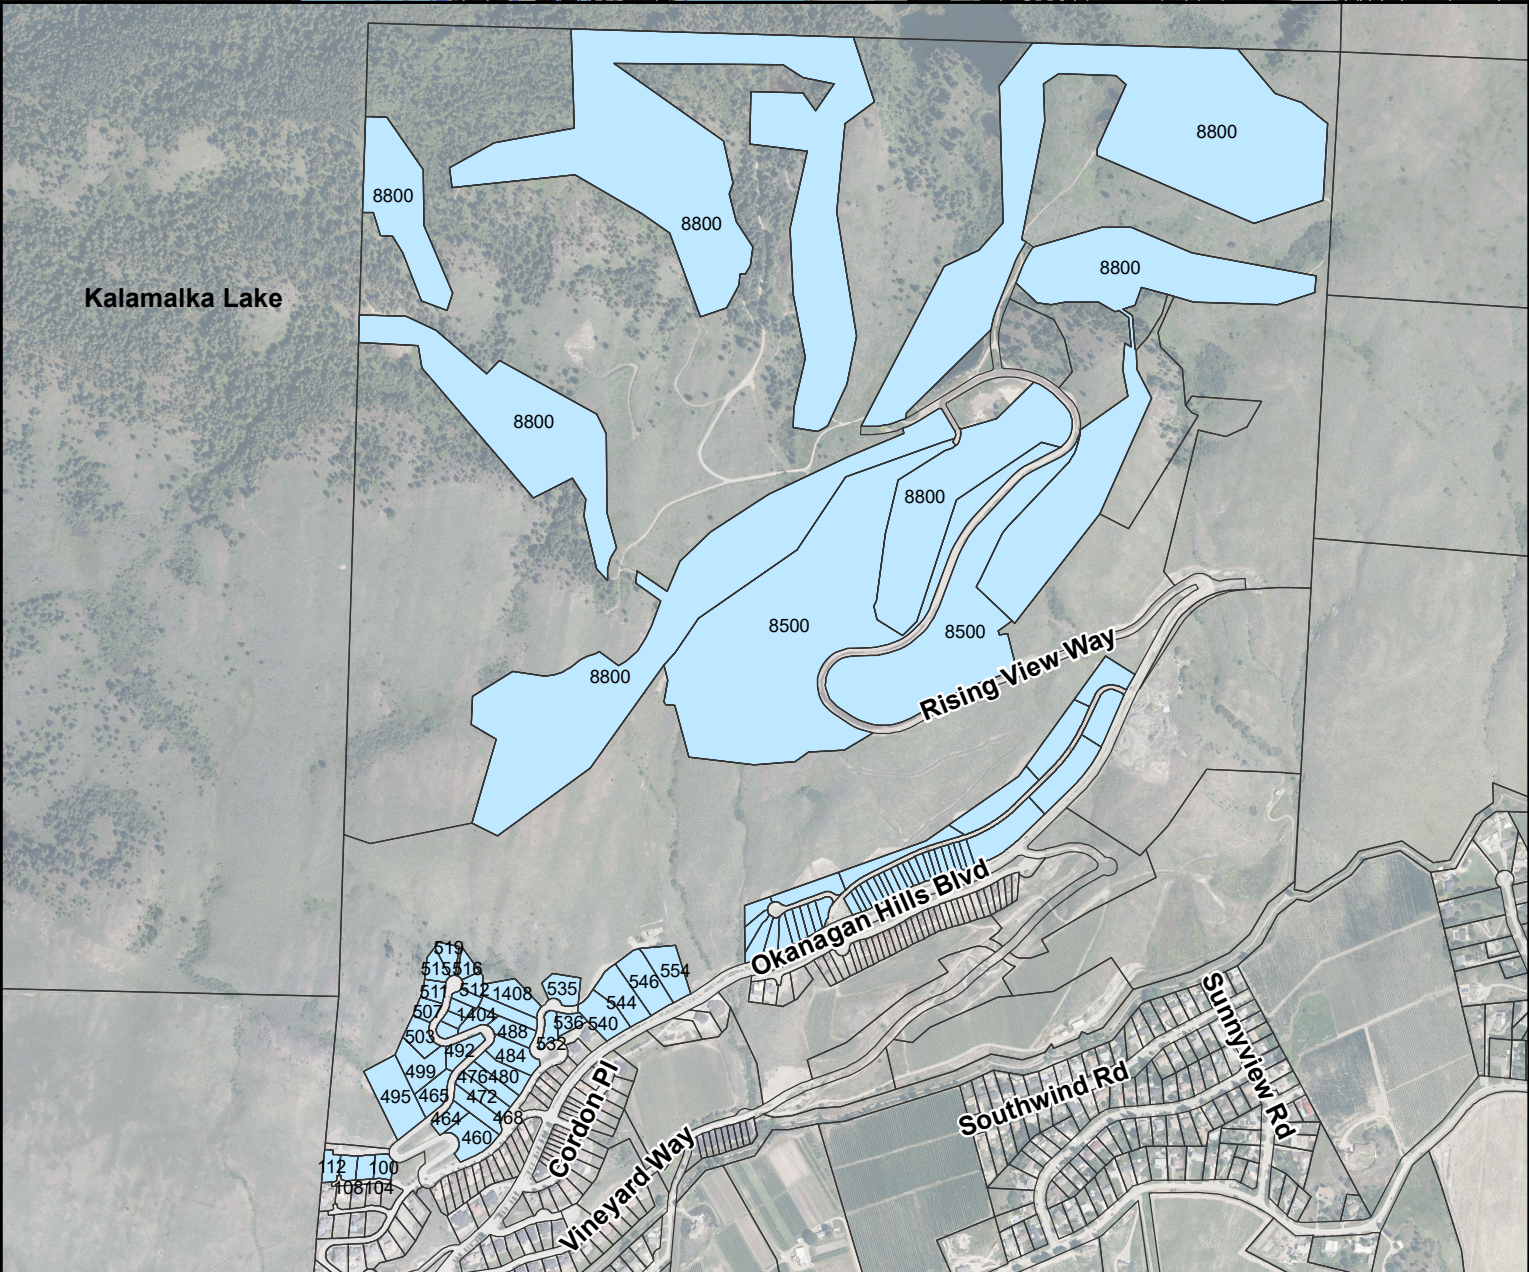

Affected Properties

REGIONAL DISTRICT NORTH OKANAGAN RDNO

Plot Date: Jan 09, 2025

Scale: 1:12,500 Meters

Plot Size: 8.5" x 11"