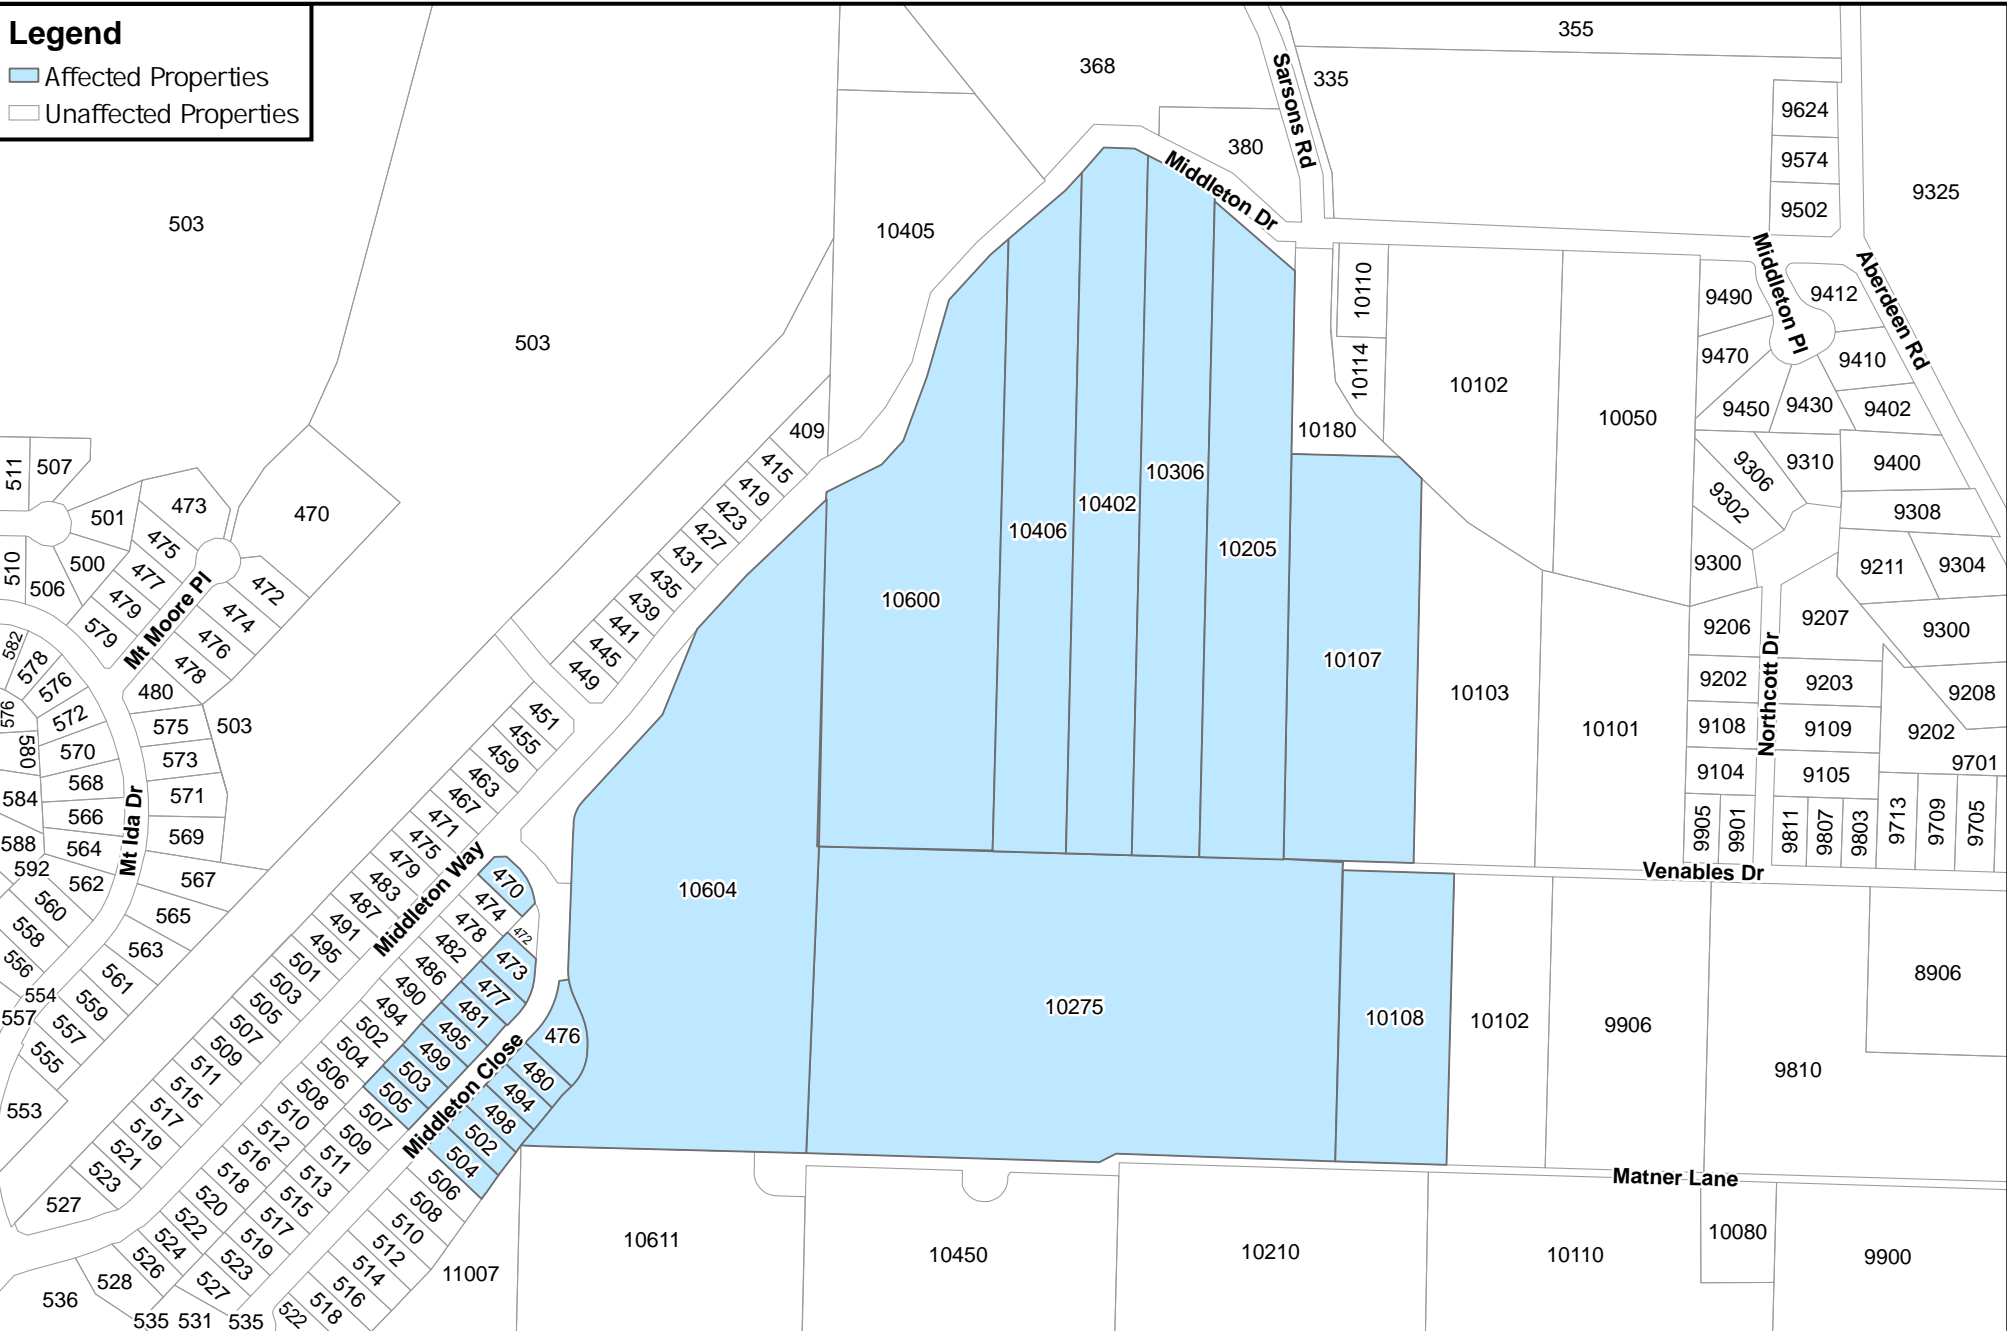

Legend

- Affected Properties
- Unaffected Properties

This map was compiled by RDNO, using data believed to be accurate; however, a margin of error is inherent in all maps. This product is distributed without warranties of any kind, either express or implied, including but not limited to warranties of sustainability or particular purpose or use.

Affected Area

REGIONAL DISTRICT NORTH OKANAGAN

Date: Jan 29, 2025

Scale: 1:5,000

Meters